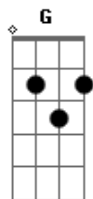

Maroon 5 - Sunday Morning

Tom: C

Intro: F G C C

F G C
 Sunday morning rain is falling
 F G C
 Steal some covers share some skin
 F G C
 Clouds are shrouding us in moments unforgettable

F G C
 You twist to fit the mold that I am in
 Ponte:

Refrão:

F G C F G C
 That may be all I need In darkness she is all I see

F G C
 Come and rest your bones with me

F G C
 Driving slow on Sunday Morning and I never want to leave

F G C F G C
 Fingers trace your every outline Paint a picture with my hands

F G C
 Driving slow on Sunday Morning and I never want to leave

Acordes

© ukulele-chords.com

© ukulele-chords.com

© ukulele-chords.com