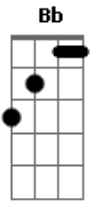

And there she was like double cherry pie

Bb Gb F

Yeah, there she was like disco Super Fly

(Riff) Bbm Gb Ab

I smell sex and candy here

(Riff) Bbm Gb Ab

Who's that loungin' in my chair?

(Riff) Bbm Gb Ab

Who's that loungin' in my chair?

(Riff) Bbm Gb Ab

Who's that castin' devious stares in my direction?

Db Ab Bbm

Mama, this surely is a dream, yeah

Gb Db Ab Bbm Gb F

See, mama, this surely is a dream, yeah

Bbm Gb Ab

I smell sex and candy here

Bbm Gb Ab

Who's that loungin' in my chair?

Bbm Gb Ab

Who's that castin' devious stares in my direction?

Db Ab Bbm

Mama, this surely is a dream, yeah

Gb Db Ab Bbm

See, mama, this surely is a dream, dig it

Gb Db Ab

This surely is a dream, yeah

Bbm Gb F

See, mama, this must be my dream

(Bb Gb F)

Acordes

© ukulele-chords.com