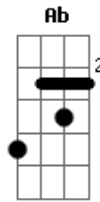

© ukulele-chords.com