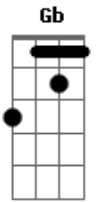

© ukulele-chords.com