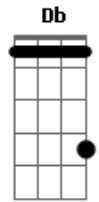

© ukulele-chords.com