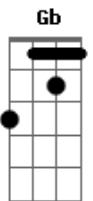

© ukulele-chords.com