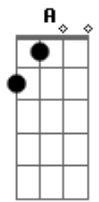

I smell sex and candy here

Bbm Gb Ab

Who's that loungin' in my chair?

Bbm Gb Ab

Who's that castin' devious stares in my direction?

Db Ab Bbm

Mama, this surely is a dream, yeah

Gb Db Ab Bbm

See, mama, this surely is a dream, dig it

Gb Db Ab

This surely is a dream, yeah

Bbm Gb F

See, mama, this must be my dream

(Bb Gb F)

Acordes

© ukulele-chords.com