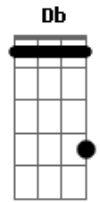

© ukulele-chords.com