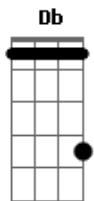

© ukulele-chords.com