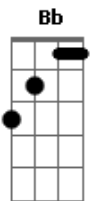

And there she was like double cherry pie

Bb Gb F

Yeah, there she was like disco Super Fly

(Riff) Bbm Gb Ab

I smell sex and candy here

(Riff) Bbm Gb Ab

Who's that loungin' in my chair?

(Riff) Bbm Gb Ab

I smell sex and candy here

Bbm Gb Ab

Who's that loungin' in my chair?

Bbm Gb Ab

Who's that castin' devious stares in my direction?

Db Ab Bbm

Mama, this surely is a dream, yeah

Gb Db Ab Bbm

See, mama, this surely is a dream, dig it

Gb Db Ab

This surely is a dream, yeah

Bbm Gb F

See, mama, this must be my dream

(Bb Gb F)

Acordes

© ukulele-chords.com