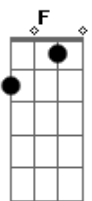

© ukulele-chords.com