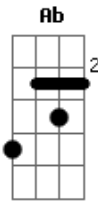

© ukulele-chords.com