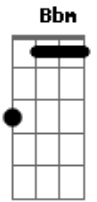

© ukulele-chords.com