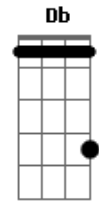

© ukulele-chords.com