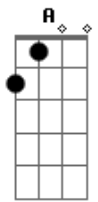

I smell sex and candy here

Bbm Gb Ab

Who's that loungin' in my chair?

Bbm Gb Ab

Who's that castin' devious stares in my direction?

Db Ab Bbm

Mama, this surely is a dream, yeah

Gb Db Ab Bbm

See, mama, this surely is a dream, dig it

Gb Db Ab

This surely is a dream, yeah

Bbm Gb F

See, mama, this must be my dream

(Bb Gb F)

Acordes

© ukulele-chords.com