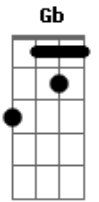

© ukulele-chords.com