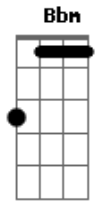

© ukulele-chords.com