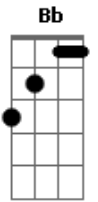

And there she was like double cherry pie

Bb Gb F

Yeah, there she was like disco Super Fly

(Riff) Bbm Gb Ab

I smell sex and candy here

(Riff) Bbm Gb Ab

Who's that loungin' in my chair?

(Riff) Bbm Gb Ab

Who's that loungin' in my chair?

(Riff) Bbm Gb Ab

Who's that castin' devious stares in my direction?

Db Ab Bbm

Mama, this surely is a dream, yeah

Gb Db Ab Bbm Gb F

See, mama, this surely is a dream, yeah

Bbm Gb Ab

I smell sex and candy here

Bbm Gb Ab

Who's that loungin' in my chair?

Bbm Gb Ab

Who's that castin' devious stares in my direction?

Db Ab Bbm

Mama, this surely is a dream, yeah

Gb Db Ab Bbm

See, mama, this surely is a dream, dig it

Gb Db Ab

This surely is a dream, yeah

Bbm Gb F

See, mama, this must be my dream

(Bb Gb F)

Acordes

© ukulele-chords.com