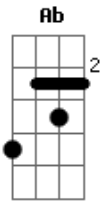

© ukulele-chords.com