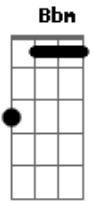

© ukulele-chords.com