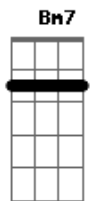

© ukulele-chords.com