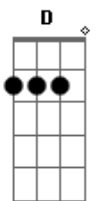

Bm7
What am I supposed to do with these clothes?
D
It's my twisted way of keeping you close.
G
I'm a nervous wreck, I'm a broken man. Did you get my message, did it send,
Em A
Or do you get along on your own?

(refrão)
D A
Bm7 G
I've taken time and thinking I don't think it's fair for us to

turn around and say goodbye.
Bm7 G
I have this feeling and I've finally found the words to say.
D A
But I can't tell you if you turn around and run away, run away.
Bm
It breaks me down when I see your face.
A E
You look so different but you feel the same. And I do not understand, I cannot comprehend.
G A
The chills your body sends

Why did it have to end?
(refrão)
D A
Bm7 G
I've taken time and thinking I don't think it's fair for us to turn around and say goodbye.
Bm7 G
I have this feeling and I've finally found the words to say.
D A
But I can't tell you if you turn around and run away, run away.
D A
Bm7 G
I've taken time and thinking I don't think it's fair for us to turn around and say goodbye.
Bm7 G
I have this feeling and I've finally found the words to say.
D A
But I can't tell you if you turn around and run away, run away.

Bm7 G D A
Run away, run away. Turn around and run away, run away
Bm7 G D
A
Run away, run away. But I can't tell you if you run away, run away.
G
Turn around and run awaaay.

Acordes

© ukulele-chords.com