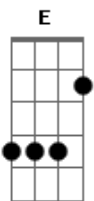

© ukulele-chords.com