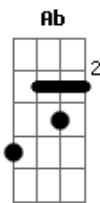

© ukulele-chords.com