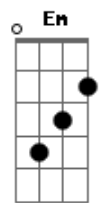

Maroon 5 - New Love

Tom: Ab

(com acordes na forma de Capotraste na 1ª casa Verso: G)

G
I'll be your sun and your moon tonight
G
I can be your whatever you like
Em
I was alone but I made it a few
Em
I wanna show you my feelings are real, yeah
G
All this time I've been living it up
G
And every night I'd be falling in love
Em
But I'm finally seeing the light
Em
Falling in love with you every night, Yeah

Refrão:

Em
This is a new love
G
This is a new love
C
This is a new love
D D
Would it kill you to forgive me?

Acordes

© ukulele-chords.com

© ukulele-chords.com

© ukulele-chords.com

© ukulele-chords.com

© ukulele-chords.com