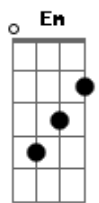

Maroon 5 - New Love

Tom: Ab

(com acordes na forma de Capotraste na 1ª casa Verso: G)

G
I'll be your sun and your moon tonight
G
I can be your whatever you like
Em
I was alone but I made it a few
Em
I wanna show you my feelings are real, yeah
G
All this time I've been living it up
G
And every night I'd be falling in love
Em
But I'm finally seeing the light
Em
Falling in love with you every night, Yeah

Refrão:

Em
This is a new love
G
This is a new love
C
This is a new love
D D
Would it kill you to forgive me?

Acordes

© ukulele-chords.com

© ukulele-chords.com

© ukulele-chords.com

© ukulele-chords.com

© ukulele-chords.com