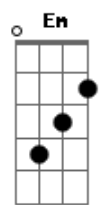

Maroon 5 - New Love

Tom: Ab

(com acordes na forma de Capotraste na 1ª casa) G)
Verso:

G
I'll be your sun and your moon tonight
G
I can be your whatever you like
Em
I was alone but I made it a few
Em
I wanna show you my feelings are real, yeah
G
All this time I've been living it up
G
And every night I'd be falling in love
Em
But I'm finally seeing the light
Em
Falling in love with you every night, Yeah

Refrão:

Em
This is a new love
G
This is a new love
C
This is a new love
D D
Would it kill you to forgive me?

Acordes

© ukulele-chords.com

© ukulele-chords.com

© ukulele-chords.com

© ukulele-chords.com

© ukulele-chords.com