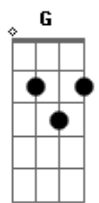

Maroon 5 - New Love

Tom: Ab

(com acordes na forma de Capotraste na 1ª casa Verso: G)

G
I'll be your sun and your moon tonight
G
I can be your whatever you like
Em
I was alone but I made it a few
Em
I wanna show you my feelings are real, yeah
G
All this time I've been living it up
G
And every night I'd be falling in love
Em
But I'm finally seeing the light
Em
Falling in love with you every night, Yeah

Refrão:

Em
This is a new love
G
This is a new love
C
This is a new love
D D
Would it kill you to forgive me?

Acordes

© ukulele-chords.com

© ukulele-chords.com

© ukulele-chords.com

© ukulele-chords.com

© ukulele-chords.com