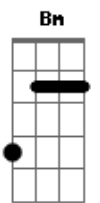

Maroon 5 - New Love

Tom: Ab

(com acordes na forma de Capotraste na 1ª casa Verso: G)

G
I'll be your sun and your moon tonight
G
I can be your whatever you like
Em
I was alone but I made it a few
Em
I wanna show you my feelings are real, yeah
G
All this time I've been living it up
G
And every night I'd be falling in love
Em
But I'm finally seeing the light
Em
Falling in love with you every night, Yeah

Refrão:

Em
This is a new love
G
This is a new love
C
This is a new love
D D
Would it kill you to forgive me?

Acordes

© ukulele-chords.com

© ukulele-chords.com

© ukulele-chords.com

© ukulele-chords.com

© ukulele-chords.com