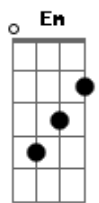

Maroon 5 - New Love

Tom: Ab

(com acordes na forma de Capotraste na 1ª casa) G)
Verso:

G
I'll be your sun and your moon tonight
G
I can be your whatever you like
Em
I was alone but I made it a few
Em
I wanna show you my feelings are real, yeah
G
All this time I've been living it up
G
And every night I'd be falling in love
Em
But I'm finally seeing the light
Em
Falling in love with you every night, Yeah

Refrão:

Em
This is a new love
G
This is a new love
C
This is a new love
D D
Would it kill you to forgive me?

Acordes

© ukulele-chords.com

© ukulele-chords.com

© ukulele-chords.com

© ukulele-chords.com

© ukulele-chords.com