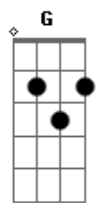

Maroon 5 - New Love

Tom: Ab

(com acordes na forma de Capotraste na 1ª casa Verso: G)

G
I'll be your sun and your moon tonight
G
I can be your whatever you like
Em
I was alone but I made it a few
Em
I wanna show you my feelings are real, yeah
G
All this time I've been living it up
G
And every night I'd be falling in love
Em
But I'm finally seeing the light
Em
Falling in love with you every night, Yeah

Refrão:

Em
This is a new love
G
This is a new love
C
This is a new love
D D
Would it kill you to forgive me?

Acordes

© ukulele-chords.com

© ukulele-chords.com

© ukulele-chords.com

© ukulele-chords.com

© ukulele-chords.com