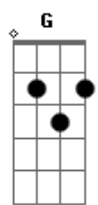

Maroon 5 - New Love

Tom: Ab

(com acordes na forma de Capotraste na 1ª casa) G)
Verso:

G
I'll be your sun and your moon tonight
G
I can be your whatever you like
Em
I was alone but I made it a few
Em
I wanna show you my feelings are real, yeah
G
All this time I've been living it up
G
And every night I'd be falling in love
Em
But I'm finally seeing the light
Em
Falling in love with you every night, Yeah

Refrão:

Em
This is a new love
G
This is a new love
C
This is a new love
D D
Would it kill you to forgive me?

Acordes

© ukulele-chords.com

© ukulele-chords.com

© ukulele-chords.com

© ukulele-chords.com

© ukulele-chords.com