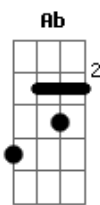

© ukulele-chords.com