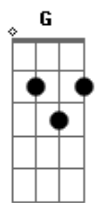

Maroon 5 - New Love

Tom: Ab

(com acordes na forma de Capotraste na 1ª casa) G)
Verso:

G
I'll be your sun and your moon tonight
G
I can be your whatever you like
Em
I was alone but I made it a few
Em
I wanna show you my feelings are real, yeah
G
All this time I've been living it up
G
And every night I'd be falling in love
Em
But I'm finally seeing the light
Em
Falling in love with you every night, Yeah

Refrão:

Em
This is a new love
G
This is a new love
C
This is a new love
D D
Would it kill you to forgive me?

Acordes

© ukulele-chords.com

© ukulele-chords.com

© ukulele-chords.com

© ukulele-chords.com

© ukulele-chords.com