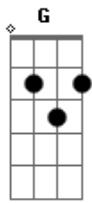

Maroon 5 - Must get out

Tom: C

interlude (2:19) after 2nd chorus

intro/verses: (listen for timing)

(2:39)

G G G G

play these chords in this sequence (Palm muted) listen for timing

strum each chord softly for this part...

CHORUS: played with some slight distortion

CHORUS: play 4 times

im liftin you upp.....

im liftin you upp.....

end on G

Acordes

© ukulele-chords.com

© ukulele-chords.com