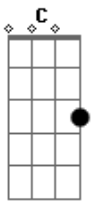

Maroon 5 - Must get out

Tom: C

interlude (2:19) after 2nd chorus

intro/verses: (listen for timing)

(2:39)

G G G G

play these chords in this sequence (Palm muted) listen for timing

strum each chord softly for this part...

CHORUS: played with some slight distortion

CHORUS: play 4 times

im liftin you upp.....

im liftin you upp.....

end on G

Acordes

© ukulele-chords.com

© ukulele-chords.com