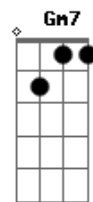

© ukulele-chords.com