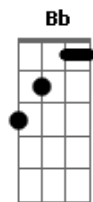

© ukulele-chords.com