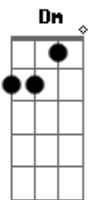

© ukulele-chords.com