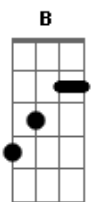

© ukulele-chords.com