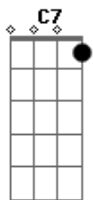

© ukulele-chords.com