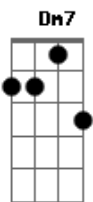

© ukulele-chords.com