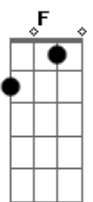

Its keep going the same

Shy girl, so humble
With eyes that make me stumble
Somehow not speaking lets me know everything
I go out, You eat in

Hot from the situation
You're naked in daylight
Wrap yourself up and goodnight

I'm burning, I'm hungry
Angry cuz she don't love me
You got me completely
In my own game you beat me

I parked my car outside your house
Hope that someday you'll come home
Seems the woman that I love
Is someone that I hardly know
And after all this time
I finally found a way to be alone
I'm terrified I think that I may be losing my mind

F
I will be back again
Dm
No this is not the end
Am F
I've fallen hard this time but I not giving in
F Dm Dm
I want the world to know that I won't let you forget
Am
The tears that you shed
F
I'll make it impossible to let go

I parked my car outside your house
Hope that someday you'll come home
Seems the woman that I love
Is someone that I hardly know
And after all this time
I finally found a way to be alone
I'm terrified to think that I may be losing my mind

I parked my car outside your house
Hope that someday you'll come home
Seems the woman that I love
Is someone that I hardly know
And after all this time
I finally found a place to be alone
I'm terrified to think that I may be losing my mind

Acordes

© ukulele-chords.com