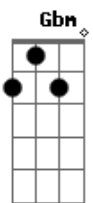

© ukulele-chords.com