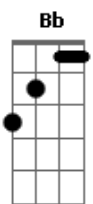

© ukulele-chords.com