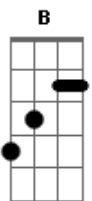

© ukulele-chords.com