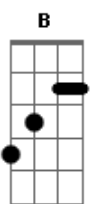

© ukulele-chords.com