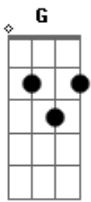

Maroon 5 - Can't Stop

Tom: **G**

Drop **D** Tuning
Main Riff:

Alternate Riff:

Chorus:

Play x2

Pre Bridge:

Bridge:

play x4

ending:

play x2

Acordes

© ukulele-chords.com