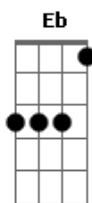

Cm Bb
No need to cry about it
Eb
I cannot live without it
Gbm Fm E Eb
Every time I wind up back at your door

Cm Bb
Why do you do this to me?
Eb
You penetrate right through me
Gbm Fm E Eb
Every time I wind up back at your door

Cm Ab
Three more days til I see your face
Eb Bb
I'm afraid it's far too much
Cm Ab
Cook a meal and fix up the place
Eb Bb
Dial your number, hang it up

Cm Ab
If I took you for granted
Eb Bb
I apologize for acting tough
Cm Ab

You're my reason for living
Eb Bb
And there's no way I'm giving up, oh

Cm Bb
Don't need to cry about it
Eb
I cannot live without it
Gbm Fm E Eb
Every time I wind up back at your door

Cm Bb
Why do you do this to me?
Eb
You penetrate right through me
Gbm Fm E Eb
Every time I wind up back at your door

Gm Fm Ab Eb
Now every evening is a bitter fight
Gm Fm Eb
And I'm eating home alone on a Friday night
Gm Fm
I know what your friends say

Ab Bb
"You're just wasting your love and time"
Eb
I will never let you change your mind

Cm Bb
No need to cry about it
Eb
I cannot live without it
Gbm Fm E Eb
Every time I wind up back at your door

Cm Bb
Why do you do this to me?
Eb
You penetrate right through me
Gbm Fm E Eb
Every time I wind up back at your door

Cm Bb
No need to cry about it
Eb
I may just die without it
Gbm Fm E Eb
Every time I wind up back at your door

Cm Bb
Why do you do this to me?
Eb
You penetrate right through me
Gbm Fm E Eb
Every time I wind up back at your door
Gbm Fm E Eb
Every time I wind up back at your door
Gbm Fm E Eb
Every time I wind up back at your door

Acordes