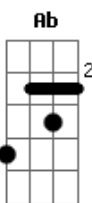

© ukulele-chords.com