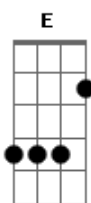

© ukulele-chords.com