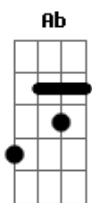

© ukulele-chords.com