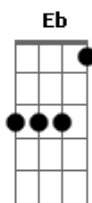

Cm Bb
No need to cry about it
Eb
I cannot live without it
Gbm Fm E Eb
Every time I wind up back at your door

Cm Bb
Why do you do this to me?
Eb
You penetrate right through me
Gbm Fm E Eb
Every time I wind up back at your door

Cm Ab
Three more days til I see your face
Eb Bb
I?m afraid it?s far too much
Cm Ab
Cook a meal and fix up the place
Eb Bb
Dial your number, hang it up

Cm Ab
If I took you for granted
Eb Bb
I apologize for acting tough
Cm Ab

You?re my reason for living
Eb Bb
And there?s no way I?m giving up, oh

Cm Bb
Don?t need to cry about it
Eb
I cannot live without it
Gbm Fm E Eb
Every time I wind up back at your door

Cm Bb
Why do you do this to me?
Eb
You penetrate right through me
Gbm Fm E Eb
Every time I wind up back at your door

Gm Fm Ab Eb
Now every evening is a bitter fight
Gm Fm Eb
And I?m eating home alone on a Friday night
Gm Fm
I know what your friends say

Ab Bb
?You?re just wasting your love and time"
Eb Fm Ab
I will never let you change your mind

Cm Bb
No need to cry about it
Eb
I cannot live without it
Gbm Fm E Eb
Every time I wind up back at your door

Cm Bb
Why do you do this to me?
Eb
You penetrate right through me
Gbm Fm E Eb
Every time I wind up back at your door

Cm Bb
No need to cry about it
Eb
I may just die without it
Gbm Fm E Eb
Every time I wind up back at your door

Cm Bb
Why do you do this to me?
Eb
You penetrate right through me
Gbm Fm E Eb
Every time I wind up back at your door
Gbm Fm E Eb
Every time I wind up back at your door
Gbm Fm E Eb
Every time I wind up back at your door

Acordes