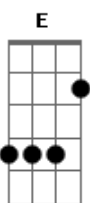

© ukulele-chords.com