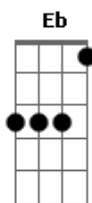

Cm Bb
No need to cry about it
Eb
I cannot live without it
Gbm Fm E Eb
Every time I wind up back at your door

Cm Bb
Why do you do this to me?
Eb
You penetrate right through me
Gbm Fm E Eb
Every time I wind up back at your door

Cm Ab
Three more days til I see your face
Eb Bb
I?m afraid it?s far too much
Cm Ab
Cook a meal and fix up the place
Eb Bb
Dial your number, hang it up

Cm Ab
If I took you for granted
Eb Bb
I apologize for acting tough
Cm Ab

You?re my reason for living
Eb Bb
And there?s no way I?m giving up, oh

Cm Bb
Don?t need to cry about it
Eb
I cannot live without it
Gbm Fm E Eb
Every time I wind up back at your door

Cm Bb
Why do you do this to me?
Eb
You penetrate right through me
Gbm Fm E Eb
Every time I wind up back at your door

Gm Fm Ab Eb
Now every evening is a bitter fight
Gm Fm Eb
And I?m eating home alone on a Friday night
Gm Fm
I know what your friends say

Ab Eb
?You?re just wasting your love and time"
Eb Fm Ab
I will never let you change your mind

Cm Bb
No need to cry about it
Eb
I cannot live without it
Gbm Fm E Eb
Every time I wind up back at your door

Cm Bb
Why do you do this to me?
Eb
You penetrate right through me
Gbm Fm E Eb
Every time I wind up back at your door

Cm Bb
No need to cry about it
Eb
I may just die without it
Gbm Fm E Eb
Every time I wind up back at your door

Cm Bb
Why do you do this to me?
Eb
You penetrate right through me
Gbm Fm E Eb
Every time I wind up back at your door
Gbm Fm E Eb
Every time I wind up back at your door
Gbm Fm E Eb
Every time I wind up back at your door

Acordes