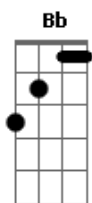

© ukulele-chords.com