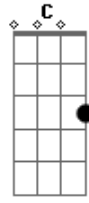

© ukulele-chords.com