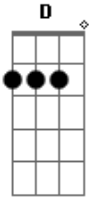

Baby I'm
^{Em}So if I run it's not enough
^DYou're still in my head Forever stuck
^CSo you can do what you wanna do
^{Em}I love your lies, I'll eat 'em up
^GThe beast inside, yeah, yeah, yeah ^{Em}

Em **G**
No girl don't lie, you can't deny

C **Em**
The beast inside, yeah, yeah, yeah

Acordes

© ukulele-chords.com

© ukulele-chords.com

© ukulele-chords.com

© ukulele-chords.com