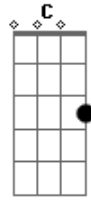

Baby I'm
^{Em}So if I run it's not enough
^DYou're still in my head Forever stuck
^CSo you can do what you wanna do
^{Em}I love your lies, I'll eat 'em up
^GThe beast inside, yeah, yeah, yeah ^{Em}

Em **G**
No girl don't lie, you can't deny

C **Em**
The beast inside, yeah, yeah, yeah

Acordes

© ukulele-chords.com

© ukulele-chords.com

© ukulele-chords.com

© ukulele-chords.com