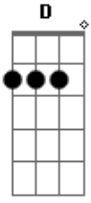

Baby I'm
^{Em}So if I run it's not enough
^DYou're still in my head Forever stuck
^CSo you can do what you wanna do
^{Em}I love your lies, I'll eat 'em up
^GThe beast inside, yeah, yeah, yeah ^{Em}

Em **G**
No girl don't lie, you can't deny

C **Em**
The beast inside, yeah, yeah, yeah

Acordes

© ukulele-chords.com

© ukulele-chords.com

© ukulele-chords.com

© ukulele-chords.com