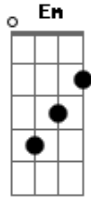

Baby I'm
^{Em}So if I run it's not enough
^DYou're still in my head Forever stuck
^CSo you can do what you wanna do
^{Em}I love your lies, I'll eat 'em up
^GThe beast inside, yeah, yeah, yeah ^{Em}

Em **G**
No girl don't lie, you can't deny

C **Em**
The beast inside, yeah, yeah, yeah

Acordes

© ukulele-chords.com

© ukulele-chords.com

© ukulele-chords.com

© ukulele-chords.com