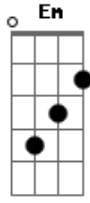

Em **G**
No girl don't lie, you can't deny

C **Em**
The beast inside, yeah, yeah, yeah

Acordes

© ukulele-chords.com

© ukulele-chords.com

© ukulele-chords.com

© ukulele-chords.com