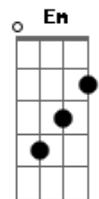

© ukulele-chords.com