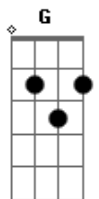

MARO - Saudade, Saudade

tom:
 Capotraste na 1ª casa
 Intro: C Em A F G Am

[Verso]

C Em A
 I've tried to write a million other songs but
 F G Am
 Somehow I can't move on, oh you're gone
 C Em A
 Takes time, alright and I know it's no one's fault but
 F G Am
 Somehow I can't move on, oh you're gone

[Refrão]

F G Am
 Saudade, saudade
 F G Am
 Nothing more that I can say says it in a better way
 F G Am
 Saudade, saudade
 F G Am
 Nothing more that I can say says it in a better way

[Verso]

Acordes

© ukulele-chords.com