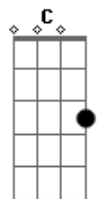

© ukulele-chords.com