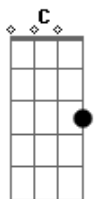

© ukulele-chords.com