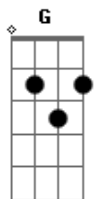

MARO - Saudade, Saudade

tom:

Db (forma dos acordes no tom de C)

Capostrate na 1ª casa

Intro: C Em7 A F G Am

[Verso]

C Em7 A
I've tried to write a million other songs but
F G Am
Somehow I can't move on, oh you're gone
C Em7 A
Takes time, alright and I know it's no one's fault but
F G Am
Somehow I can't move on, oh you're gone

[Refrão]

F G Am
Saudade, saudade
F G Am
Nothing more that I can say says it in a better way
F G Am
Saudade, saudade
F G Am
Nothing more that I can say says it in a better way

[Verso]

Acordes

© ukulele-chords.com