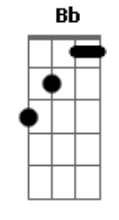

MARO - Saudade, Saudade

tom: **Db** (forma dos acordes no tom de **C**)
Capostrate na 1ª casa

C **G** **Am**
I've tried to write
(**Am**)
A million other songs, but
F **G**
Somehow I can't move on
Am
Oh, you're gone

C **G** **Am**
Takes time, alright
(**Am**)
And I know it's no one's fault, but
F **G**
Somehow I can't move on
Am
Oh, you're gone

F **G** **Am**
Saudade, saudade
(**Am**) **F**
Nothing more that I can say

G
Says it in a better way
F **G** **Am**
Saudade, saudade
(**Am**) **F**
Nothing more that I can say

G
Says it in a better way

Acordes

C **Em**
Tem tanto que trago comigo
Am
Foi sempre o meu porto de abrigo
F **G**
E agora nada faz sentido
Am
Perdi o meu melhor amigo

Dm **C** **G**
E se não for demais
Bb **F**
Peço por sinais
Dm **G**
Resta uma só palavra

F **G** **Am**
Saudade, saudade
(**Am**) **F**
Nothing more that I can say

G
Says it in a better way
F **G** **Am**
Saudade, saudade
(**Am**) **F**
Nothing more that I can say

G
Says it in a better way

C **G**
I've tried, alright?
Am
But it's killing me inside
F **G** **Am**
Thought you'd be by my side always