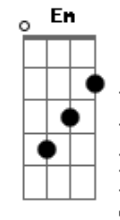

MARO - Saudade, Saudade

tom: **Db** (forma dos acordes no tom de **C**)
Capostrate na 1ª casa

C **G** **Am**
I've tried to write
(**Am**)
A million other songs, but
F **G**
Somehow I can't move on
Am
Oh, you're gone

C **G** **Am**
Takes time, alright
(**Am**)
And I know it's no one's fault, but
F **G**
Somehow I can't move on
Am
Oh, you're gone

F **G** **Am**
Saudade, saudade
(**Am**) **F**
Nothing more that I can say

G
Says it in a better way
F **G** **Am**
Saudade, saudade
(**Am**) **F**
Nothing more that I can say

G
Says it in a better way

Acordes

C **Em**
Tem tanto que trago comigo
Am
Foi sempre o meu porto de abrigo
F **G**
E agora nada faz sentido
Am
Perdi o meu melhor amigo

Dm **C** **G**
E se não for demais
Bb **F**
Peço por sinais
Dm **G**
Resta uma só palavra

F **G** **Am**
Saudade, saudade
(**Am**) **F**
Nothing more that I can say

G
Says it in a better way
F **G** **Am**
Saudade, saudade
(**Am**) **F**
Nothing more that I can say

G
Says it in a better way

C **G**
I've tried, alright?
Am
But it's killing me inside
F **G** **Am**
Thought you'd be by my side always