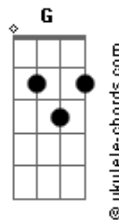

MARO - Saudade, Saudade

tom: **Db** (forma dos acordes no tom de **C**)
Capostrate na 1ª casa

C **G** **Am**
I've tried to write
(**Am**)
A million other songs, but
F **G**
Somehow I can't move on
Am
Oh, you're gone

C **G** **Am**
Takes time, alright
(**Am**)
And I know it's no one's fault, but
F **G**
Somehow I can't move on
Am
Oh, you're gone

F **G** **Am**
Saudade, saudade
(**Am**) **F**
Nothing more that I can say

G
Says it in a better way
F **G** **Am**
Saudade, saudade
(**Am**) **F**
Nothing more that I can say

G
Says it in a better way

Acordes

C **Em**
Tem tanto que trago comigo
Am
Foi sempre o meu porto de abrigo
F **G**
E agora nada faz sentido
Am
Perdi o meu melhor amigo

Dm **C** **G**
E se não for demais
Bb **F**
Peço por sinais
Dm **G**
Resta uma só palavra

F **G** **Am**
Saudade, saudade
(**Am**) **F**
Nothing more that I can say

G
Says it in a better way
F **G** **Am**
Saudade, saudade
(**Am**) **F**
Nothing more that I can say

G
Says it in a better way

C **G**
I've tried, alright?
Am
But it's killing me inside
F **G** **Am**
Thought you'd be by my side always