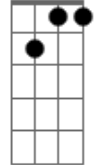

## Acordes

Diagramas de acordes para Ukulele:

- Eb7M
- Bb
- D7
- Gm
- Fm
- Eb
- Bbm
- D
- Cn
- Dn
- Ebn
- Cn7
- Gb
- C7
- F
- G
- Gbm7
- B7

**En**

© ukulele-chords.com

**Dn7**

© ukulele-chords.com

**G7**

© ukulele-chords.com

**C**

© ukulele-chords.com

**A7**

© ukulele-chords.com

**E7**

© ukulele-chords.com

**Gn7**