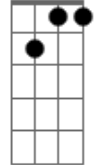

© ukulele-chords.com

© ukulele-chords.com

© ukulele-chords.com

© ukulele-chords.com

© ukulele-chords.com

© ukulele-chords.com

Gn7

© ukulele-chords.com

© ukulele-chords.com

© ukulele-chords.com

© ukulele-chords.com

© ukulele-chords.com

© ukulele-chords.com

© ukulele-chords.com

© ukulele-chords.com