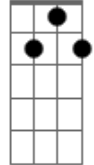

## Acordes

Diagramas de acordes para Ukulele:

- Eb7M
- Bb
- D7
- Gm
- Fm
- Eb
- Bbm
- D
- Cn
- Dn
- Ebn
- Cn7
- Gb
- C7
- F
- G
- Gbm7
- B7

**En**

© ukulele-chords.com

**Dn7**

© ukulele-chords.com

**G7**