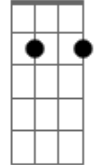

## Acordes

Diagramas de acordes para Ukulele:

- Eb7M
- Bb
- D7
- Gm
- Fm
- Eb
- Bbm
- D
- Cn
- Dn
- Ebn
- Cn7
- Gb
- C7
- F
- G
- Gbm7
- B7

**En**

© ukulele-chords.com

**Dn7**

© ukulele-chords.com

**G7**

© ukulele-chords.com

**C**

© ukulele-chords.com

**A7**

© ukulele-chords.com

**E7**

© ukulele-chords.com

**Gn7**