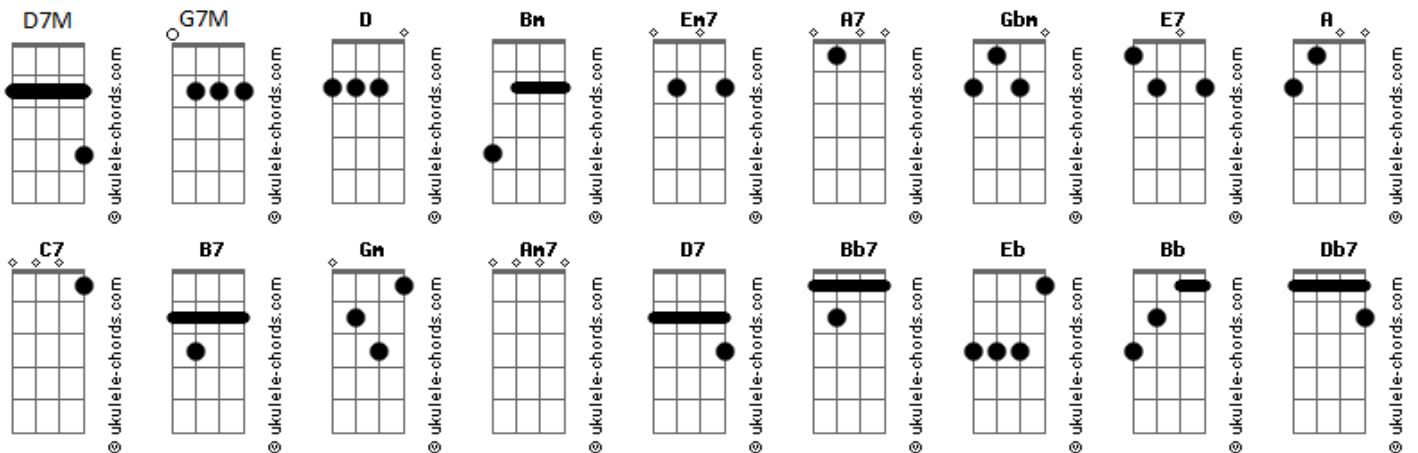

Mariya Takeuchi - September

tom:

Intro: D Bm D Bm
Em7 D7M Em7 D7M A7

[Primeira Parte]

D Gbm
Karashi-iro no shatsu oinagara
Bm Gbm
Tobinotta densha no doa
Em7 A7 Gbm Bm
Ikenai to shirinagara
E7 Em7 A7
Furimukeba kakureta
D Gbm
Machi wa irodzuita kureyon ga
Bm Gbm
Namida made somete hashiru
Em7 A7 Gbm Bm
Toshiue no hito ni au
Em7 A7 D
Yakusoku to shittete

[Refrão]

D A
September soshite anata wa
C7 B7
September aki ni kawatta
Em7 Gm Gbm B7
Natsu no hizashi ga yowamaru you ni
E7 A7
Kokoro ni kage ga sashita
D A
September soshite kyuugatsu wa
C7 B7
September sayonara no kuni
Em7 Gm Gbm B7
Hodokikaketeru ai no musubime
Em7 A7 D
Namida ga ko no ha ni naru

(D Bm D Bm)
(Em7 D7M Em7 D7M A7)

[Segunda Parte]

D Gbm
Atte sono hito ni tanomitai
Bm Gbm
Kare no koto kaeshite ne to
Em7 A7 Gbm Bm
Demo dame ne ki no yowasa
Em7 A7 D
Kuchibiru mo kogoeru

Acordes

[Refrão]

D A
September soshite anata wa
C7 B7
September aki ni kawatta
Em7 Gm Gbm B7
Hanasu koto sae naku naru nante
E7 A7
Watashi ni akita shouko
D A
September soshite kyuugatsu wa
C7 B7
September sayonara no kuni
Em7 Gm Gbm B7
Meguru kisetsu no irodori no naka
Em7 A7 D
Ichiban samishii tsuki