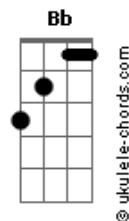

Mario - Let Me Love You

tom:
G
Mmmm .....ah Mmmm.... Yeah....Mmmm....Yeah, Yeah, Yeah
Am Em D D2 D
Mmmm...yeah...mmm.... Yeah....Mmmm....Yeah, Yeah

[Verse 1]

Am
Baby I just don't get it
Em
Do you enjoy being hurt?
D D
I know you smelled the perfume, the make-up on his shirt
Am
You don't believe his stories
Em
You know that they're all lies
D D
Bad as you are ,you stick around and I just don't know why

Am
If I was ya man (baby you)
Em
Never worry bout (what I do)
D
I'd be coming home (back to you)
D
Every night, doin' you right
Am
You're the type of woman (deserves good thangs)
Em
Wrist full of diamonds (hand full of rings)
D D
Baby you're a star (I just want to show you,you are)

[Chorus]

Am
You should let me love you
Em D D
Let me be the one to give you everything you want and need
Am
Baby good love and protection
Em
Make me your selection
D D
Show you the way love's supposed to be
Am Em D
Baby you should let me love you, love you, love you, loove
you..yeaaah

[Verse 2]

Am
Listen
Am
Your true beauty's description looks so good that it hurts
Em
You're a dime plus ninety-nine and it's a shame
D D2 D

Acordes

Don't even know what you're worth
Am
Everywhere you go they stop and stare
Em
Cause you're bad and it shows
D D2 D
Drom your head to your toes, Out of control, baby you know

Am
If I was ya man (baby you)
Em
Never worry bout (what I do)
D
I'd be coming home (back to you)
D2 D
Every night, doin' you right
Am
You're the type of woman (deserves good thangs)
Em
Wrist full of diamonds (hand full of rings)
D D2 D
Baby you're a star (I just want to show you,you are)

[Chorus]

Am
You should let me love you
Em D D2 D
Let me be the one to give you everything you want and need
Am
Baby good love and protection
Em
Make me your selection
D D2 D
Show you the way love's supposed to be
Am Em D
D2 D
Baby you should let me

[Bridge]

Am7 Em7
You deserve better girl (you know you deserve better)
Bb F
We should be together girl (baby)
C G Bb
With me and you it's whatever girl, hey!
D
So can we make this thing ours?

[Chorus]

Am
You should let me love you
Em D D2 D
Let me be the one to give you everything you want and need
Am
Baby good love and protection
Em
Make me your selection
D D2 D
Show you the way love's supposed to be
Am Em D
D2 D
Baby you should let me love you, love you, love you, loove
you..yeaaah