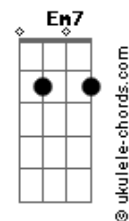

Mario - Let Me Love You

tom:
G
Mmmm .....ah Mmmm.... Yeah....Mmmm....Yeah, Yeah, Yeah
Am Em D D2 D
Mmmm...yeah...mmm.... Yeah....Mmmm....Yeah, Yeah

[Verse 1]

Am
Baby I just don't get it
Em
Do you enjoy being hurt?
D D
I know you smelled the perfume, the make-up on his shirt
Am
You don't believe his stories
Em
You know that they're all lies
D D
Bad as you are ,you stick around and I just don't know why

Am
If I was ya man (baby you)
Em
Never worry bout (what I do)
D
I'd be coming home (back to you)
D
Every night, doin' you right
Am
You're the type of woman (deserves good thangs)
Em
Wrist full of diamonds (hand full of rings)
D D
Baby you're a star (I just want to show you,you are)

[Chorus]

Am
You should let me love you
Em D D
Let me be the one to give you everything you want and need
Am
Baby good love and protection
Em
Make me your selection
D D
Show you the way love's supposed to be
Am Em D
Baby you should let me love you, love you, love you, loove
you..yeaaah

[Verse 2]

Am
Listen
Am
Your true beauty's description looks so good that it hurts
Em
You're a dime plus ninety-nine and it's a shame
D D2 D

Acordes

Don't even know what you're worth
Am
Everywhere you go they stop and stare
Em
Cause you're bad and it shows
D D2 D
Drom your head to your toes, Out of control, baby you know

Am
If I was ya man (baby you)
Em
Never worry bout (what I do)
D
I'd be coming home (back to you)
D2 D
Every night, doin' you right
Am
You're the type of woman (deserves good thangs)
Em
Wrist full of diamonds (hand full of rings)
D D2 D
Baby you're a star (I just want to show you,you are)

[Chorus]

Am
You should let me love you
Em D D2 D
Let me be the one to give you everything you want and need
Am
Baby good love and protection
Em
Make me your selection
D D2 D
Show you the way love's supposed to be
Am Em D
D2 D
Baby you should let me

[Bridge]

Am7 Em7
You deserve better girl (you know you deserve better)
Bb F
We should be together girl (baby)
C G Bb
With me and you it's whatever girl, hey!
D
So can we make this thing ours?

[Chorus]

Am
You should let me love you
Em D D2 D
Let me be the one to give you everything you want and need
Am
Baby good love and protection
Em
Make me your selection
D D2 D
Show you the way love's supposed to be
Am Em D
D2 D
Baby you should let me love you, love you, love you, loove
you..yeaaah