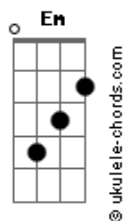

Mario - Let Me Love You

tom:
G
Mmmm .....ah Mmmm.... Yeah....Mmmm....Yeah, Yeah, Yeah
Am Em D D2 D
Mmmm...yeah...mmm.... Yeah....Mmmm....Yeah, Yeah

[Verse 1]

Am
Baby I just don't get it
Em
Do you enjoy being hurt?
D D
I know you smelled the perfume, the make-up on his shirt
Am
You don't believe his stories
Em
You know that they're all lies
D D
Bad as you are ,you stick around and I just don't know why

Am
If I was ya man (baby you)
Em
Never worry bout (what I do)
D
I'd be coming home (back to you)
D
Every night, doin' you right
Am
You're the type of woman (deserves good thangs)
Em
Wrist full of diamonds (hand full of rings)
D D
Baby you're a star (I just want to show you,you are)

[Chorus]

Am
You should let me love you
Em D D
Let me be the one to give you everything you want and need
Am
Baby good love and protection
Em
Make me your selection
D D
Show you the way love's supposed to be
Am Em D
Baby you should let me love you, love you, love you, loove
you..yeaaah

[Verse 2]

Am
Listen
Am
Your true beauty's description looks so good that it hurts
Em
You're a dime plus ninety-nine and it's a shame
D D2 D

Acordes

Don't even know what you're worth
Am
Everywhere you go they stop and stare
Em
Cause you're bad and it shows
D D2 D
Drom your head to your toes, Out of control, baby you know

Am
If I was ya man (baby you)
Em
Never worry bout (what I do)
D
I'd be coming home (back to you)
D2 D
Every night, doin' you right
Am
You're the type of woman (deserves good thangs)
Em
Wrist full of diamonds (hand full of rings)
D D2 D
Baby you're a star (I just want to show you,you are)

[Chorus]

Am
You should let me love you
Em D D2 D
Let me be the one to give you everything you want and need
Am
Baby good love and protection
Em
Make me your selection
D D2 D
Show you the way love's supposed to be
Am Em D
D2 D
Baby you should let me

[Bridge]

Am7 Em7
You deserve better girl (you know you deserve better)
Bb F
We should be together girl (baby)
C G Bb
With me and you it's whatever girl, hey!
D
So can we make this thing ours?

[Chorus]

Am
You should let me love you
Em D D2 D
Let me be the one to give you everything you want and need
Am
Baby good love and protection
Em
Make me your selection
D D2 D
Show you the way love's supposed to be
Am Em D
D2 D
Baby you should let me love you, love you, love you, loove
you..yeaaah