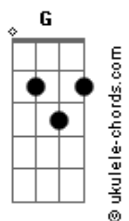

Mario - Let Me Love You

tom:
G
Mmmm .....ah Mmmm.... Yeah....Mmmm....Yeah, Yeah, Yeah
Am Em D D2 D
Mmmm...yeah...mmm.... Yeah....Mmmm....Yeah, Yeah

[Verse 1]

Am
Baby I just don't get it
Em
Do you enjoy being hurt?
D D
I know you smelled the perfume, the make-up on his shirt
Am
You don't believe his stories
Em
You know that they're all lies
D D
Bad as you are ,you stick around and I just don't know why

Am
If I was ya man (baby you)
Em
Never worry bout (what I do)
D
I'd be coming home (back to you)
D
Every night, doin' you right
Am
You're the type of woman (deserves good thangs)
Em
Wrist full of diamonds (hand full of rings)
D D
Baby you're a star (I just want to show you,you are)

[Chorus]

Am
You should let me love you
Em D D
Let me be the one to give you everything you want and need
Am
Baby good love and protection
Em
Make me your selection
D D
Show you the way love's supposed to be
Am Em D
Baby you should let me love you, love you, love you, loove
you..yeaaah

[Verse 2]

Am
Listen
Am
Your true beauty's description looks so good that it hurts
Em
You're a dime plus ninety-nine and it's a shame
D D2 D

Acordes

Don't even know what you're worth
Am
Everywhere you go they stop and stare
Em
Cause you're bad and it shows
D D2 D
Drom your head to your toes, Out of control, baby you know

Am
If I was ya man (baby you)
Em
Never worry bout (what I do)
D
I'd be coming home (back to you)
D2 D
Every night, doin' you right
Am
You're the type of woman (deserves good thangs)
Em
Wrist full of diamonds (hand full of rings)
D D2 D
Baby you're a star (I just want to show you,you are)

[Chorus]

Am
You should let me love you
Em D D2 D
Let me be the one to give you everything you want and need
Am
Baby good love and protection
Em
Make me your selection
D D2 D
Show you the way love's supposed to be
Am Em D
D2 D
Baby you should let me

[Bridge]

Am7 Em7
You deserve better girl (you know you deserve better)
Bb F
We should be together girl (baby)
C G Bb
With me and you it's whatever girl, hey!
D
So can we make this thing ours?

[Chorus]

Am
You should let me love you
Em D D2 D
Let me be the one to give you everything you want and need
Am
Baby good love and protection
Em
Make me your selection
D D2 D
Show you the way love's supposed to be
Am Em D
D2 D
Baby you should let me love you, love you, love you, loove
you..yeaaah