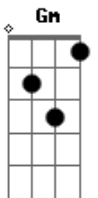

© ukulele-chords.com