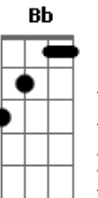

© ukulele-chords.com