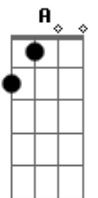

© ukulele-chords.com