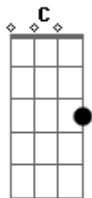

© ukulele-chords.com