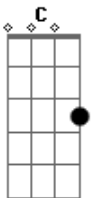

© ukulele-chords.com