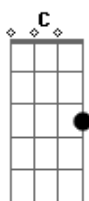

© ukulele-chords.com