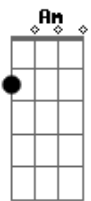

Marina And The Diamonds - Outsider

Tom: C

Am F
Feeling like a loser
D Am
Feeling like a bum
C F
Sitting on the outside
D E
Observing the fun

Am F
Don't get on my bad side
D Am
I can work a gun
C F
Hop into the backseat baby
D E
I'll show you some fun

(Chorus)

Am
These people are weird in here
C
And they're giving me the fear
Dm
Just because you know my name
E
Doesn't mean you know my game
Am C G
I look myself in the face
C F
And whisper "I'm in the wrong place"
Am C F
Is there more to lose than gain
E
If I go on my own again?

(On my own again)

Am
Inside the outsider (on my own again)
G Am
Inside the outsider (on my own again)
G Am
Inside the outsider (on my own again)
Am G
Inside...

Am F

People are connecting
D Am
Don't know what to say
C F
I'm good at protecting
D E
What they want to take

Am F
Spilled the milk at breakfast
D Am
Hit me double hard
C F
And I grinned at you softly
D E
'Cause I'm a fucking wild card

(Chorus)

(Bridge)

E Am G C E
Ooh... ooh ooh ooh... oooh
E Am G C E
Aah... aah aah aah... aah

Am Dm G F
All I know is I cannot pretend
Am Dm G E
So I'm sitting on the outside again
E Am
On my own again
G Am
Inside the outsider (on my own again)
G Am
Inside the outsider (on my own again)
G Am
Inside the outsider (on my own again)
G
Inside (again)
Am
On my own again
G Am
Inside the outsider (on my own again)
G Am
Inside the outsider (on my own again)
G Am
Inside the outsider (on my own again)
G
Inside (again)...

Acordes

© ukulele-chords.com

© ukulele-chords.com

© ukulele-chords.com

© ukulele-chords.com

© ukulele-chords.com

© ukulele-chords.com

© ukulele-chords.com