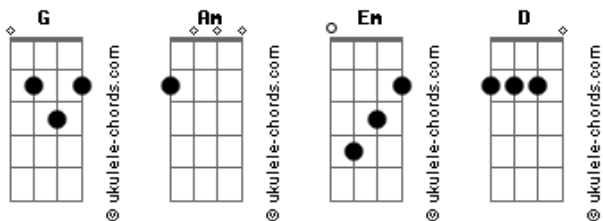

Marina And The Diamonds - Lies

Tom: G
Intro: Am G Em D

Am G
You're never gonna love me
Em D
So what's the use?
Am G
What's the point in playing
Em D
A game you're gonna lose?
Am G
What's the point of saying
Em D
You love me like a friend?
Am G
What's the point of saying
Em D
It's never gonna end?

Pré-refrão:

Am G
You're too proud to say that you've made a mistake
Em D
You're a coward to the end
Am G
I don't wanna admit, but we're not gonna fit
Em
No, I'm not the type that you like
D
Why don't we just pretend?

Refrão:

Am G Em D
Lies, don't wanna know, don't wanna know oh
Am G Em D
I can't let you go, can't let you go oh
Am G
I just want it to be perfect
Em D
To believe it's all been worth a fight
Am G Em D
Lies, don't wanna know, don't wanna know oh

(Am G Em D)
Am G
You only ever touch me
Em D
In the dark
Am G
Only if we're drinking
Em D
Can you see my spark
Am G
And only in the evening
Em D

Acordes

Could you give yourself to me
Am G
Cause the night is your woman
Em D
And she'll set you free

Pré-refrão:

Am G
You're too proud to say that you've made a mistake
Em D
You're a coward to the end
Am G
I don't wanna admit, but we're not gonna fit
Em
No, I'm not the type that you like
D
Why don't we just pretend?

Refrão:

Am G Em D
Lies, don't wanna know, don't wanna know oh
Am G Em D
I can't let you go, can't let you go oh
Am G
I just want it to be perfect
Em D
To believe it's all been worth a fight
Am G Em D
Lies, don't wanna know, don't wanna know oh
Refrão:

Am G Em D
Lies, don't wanna know, don't wanna know oh
Am G Em D
I can't let you go, can't let you go oh
Am G
I just want it to be perfect
Em D
To believe it's all been worth a fight
Am G Em D
Lies, don't wanna know, don't wanna know oh

Am G Em D
(uh uh uuh Lies)

Refrão:

Am G Em D
Lies, don't wanna know, don't wanna know oh
Am G Em D
I can't let you go, can't let you go oh
Am G
I just want it to be perfect
Em D
To believe it's all been worth a fight
Am G Em D
Lies, don't wanna know, don't wanna know oh