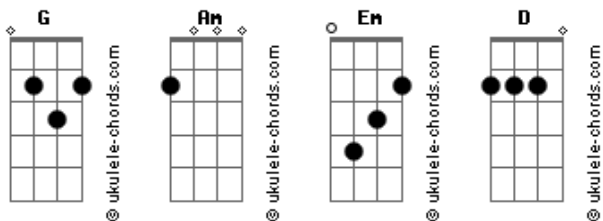

Marina And The Diamonds - Lies

Tom: G
Intro: Am G Em D

Am G
You're never gonna love me
Em D
So what's the use?
Am G
What's the point in playing
Em D
A game you're gonna lose?
Am G
What's the point of saying
Em D
You love me like a friend?
Am G
What's the point of saying
Em D
It's never gonna end?

Pré-refrão:

Am G
You're too proud to say that you've made a mistake
Em D
You're a coward to the end
Am G
I don't wanna admit, but we're not gonna fit
Em D
No, I'm not the type that you like
D
Why don't we just pretend?

Refrão:

Am G Em D
Lies, don't wanna know, don't wanna know oh
Am G Em D
I can't let you go, can't let you go oh
Am G
I just want it to be perfect
Em D
To believe it's all been worth a fight
Am G Em D
Lies, don't wanna know, don't wanna know oh

(Am G Em D)
Am G
You only ever touch me
Em D
In the dark
Am G
Only if we're drinking
Em D
Can you see my spark
Am G
And only in the evening
Em D

Acordes

Could you give yourself to me
Am G
Cause the night is your woman
Em D
And she'll set you free

Pré-refrão:

Am G
You're too proud to say that you've made a mistake
Em D
You're a coward to the end
Am G
I don't wanna admit, but we're not gonna fit
Em D
No, I'm not the type that you like
D
Why don't we just pretend?

Refrão:

Am G Em D
Lies, don't wanna know, don't wanna know oh
Am G Em D
I can't let you go, can't let you go oh
Am G
I just want it to be perfect
Em D
To believe it's all been worth a fight
Am G Em D
Lies, don't wanna know, don't wanna know oh
Refrão:

Am G Em D
Lies, don't wanna know, don't wanna know oh
Am G Em D
I can't let you go, can't let you go oh
Am G
I just want it to be perfect
Em D
To believe it's all been worth a fight
Am G Em D
Lies, don't wanna know, don't wanna know oh

Am G Em D
(uh uh uuh Lies)

Refrão:

Am G Em D
Lies, don't wanna know, don't wanna know oh
Am G Em D
I can't let you go, can't let you go oh
Am G
I just want it to be perfect
Em D
To believe it's all been worth a fight
Am G Em D
Lies, don't wanna know, don't wanna know oh