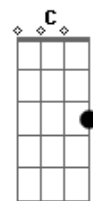

[Pré-Refrão]

F C
You try to tell me that we're so deep in love

Acordes

© ukulele-chords.com

© ukulele-chords.com

© ukulele-chords.com

© ukulele-chords.com

© ukulele-chords.com

© ukulele-chords.com

G Am
Well if we were, then why did we fuck it up? (Oh-oh-oh-oh)
F C
Told you before that love isn't enough
G Am
Come on baby, I can call your bluff

[Refrão]

Am E
I love you but I love me more
G D
Don't come back knocking at my door
Am E
You've had your chance and now you want more
G D
You say you'll ch-change, you say you'll transform
(Am E)