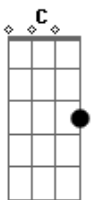

Tom: C

Dm C Em Am (2x)
Yeah...

Am
Pink lipstick stains, cigarette butts,
Dm C
I lay in bed, I hate my guts,
Am Dm C
A day in the dark, a muddled afternoon, yeah,
G F Am
Oh baby, darling, how I'd love to become your suicide blonde,
Am
to lay beside my Romeo,
Am
Oh what a wicked way to go.

Dm C Em Am
It only takes two lonely people to fuck love up and make it
evil,
Dm C Em Am
It only takes a drop of evil to fuck up two beautiful people,
Dm C Em
L.O.V.E., L.O.V.E.,
Am
L.O.V.E., E.V.O.L.,
Dm C Em
L.O.V.E., do you love me?
Am
L.O.V.E., love is evil.

Am
Candy is dandy, but liquor is quicker,
Dm C
Every kiss you give me makes me sicker,
Am Dm C
A day in the dark, a day in a cloud of gloom, yeah,
G F Am
I look at you, you look at me, milk and roses, squeaky clean,

G F Am
Well, you're the best I've ever seen, and I'm your dying
beauty queen.

Dm C Em Am
It only takes two lonely people to fuck love up and make it
evil,
Dm C Em Am
It only takes a drop of evil to fuck up two beautiful people,
Dm C Em
L.O.V.E., L.O.V.E.,
Am
L.O.V.E., E.V.O.L.,
Dm C Em
L.O.V.E., do you love me?
Am
L.O.V.E., love is evil.

Dm C Em Am (4x)
Yeah..
Dm C Em Am
It only takes two lonely people to fuck love up and make it
evil,
Dm C Em Am
It only takes a drop of evil to fuck up two beautiful people,
Dm C Em
L.O.V.E., L.O.V.E.,
Am
L.O.V.E., E.V.O.L.,
Dm C Em
L.O.V.E., do you love me?
Am
L.O.V.E., love is evil.
Dm C Em
Do you, do you, do you love me?
Am Dm C Em
L.O.V.E., E.V.O.L, do you love me?
Am
L.O.V.E., love is evil.

Acordes

© ukulele-chords.com