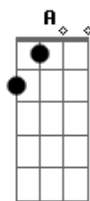

© ukulele-chords.com