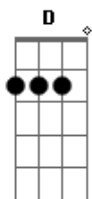

G D
You tell me what you like
Em
Tell me what you don't
G D Em
You were my life, flew across the globe
G D Em
I don't like to fight and you already know
G D
But you, you, you made me cry
Em
Like a winter snow

Em Bm
Boyfriend, boyfriend, you could be my boyfriend
A

Could've been my boy till the world ends
G D Bm A
I'd like to be everything you want
G D A
Hey, boy, let me talk to you

Em D Bm
Cuz When I was your girlfriend, you always let me go
A Em D Bm
Kept me on your arm, boy, so you weren't left alone
A Em D Bm
You could've been a better man, anytime you want
A Em D Bm
But when I was your girlfriend, I always felt alone
A
I always felt alone

Em Bm
I gave you a chance
D
You're all I needed, boy
A

Spent a month with me, boy,
Never calling me your girlfriend
Em Bm
If you were my man,

D
I'd never leave you, boy
A Em D Bm A
But you won't ever love or treat me right
G
Right, right

Em D Bm
Cuz When I was your girlfriend, you always let me go
A Em D Bm
Kept me on your arm, boy, so you weren't left alone
A Em D Bm
You could've been a better man, anytime you want
A Em D Bm
But when I was your girlfriend, I always felt alone
A Em D Bm
I was your girlfriend, you always let me go
A Em D Bm
Kept me on your arm, boy, so you weren't left alone
A Em D Bm
You could've been a better man, anytime you want
A Em D Bm
But when I was your girlfriend, I always felt alone

Acordes