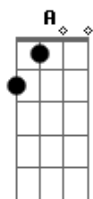

© ukulele-chords.com