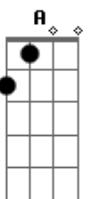

© ukulele-chords.com