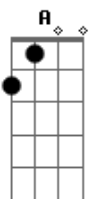

© ukulele-chords.com