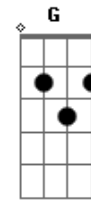

© ukulele-chords.com