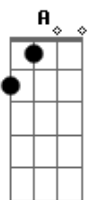

© ukulele-chords.com