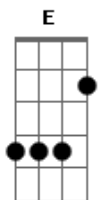

(riff 1)

(base) Db B A Ab Gb

Gb B
I don't wanna know your name
Gb B
An I, could have your private number, baby
(riff 2)

Gb B---2--5--7--9
All I know is that to me
A
You look like you're lost some fun
B
Open up your loving arms
Db
I want some, want some

Gb B
I set my sights on you (and no one else will do)
Gb B
And I (I, I, I), I've got to have my way now, baby
(riff 2)

Gb B---2--5--7--9
All I know is that to me
A
You look like you're lost some fun
B
Open up your loving arms
Db
I want some, want some

(refrão)
Gb A
You spin me right round, baby
E Gb
Right round like a record, baby
B E
Right round, round, round
Gb A
You spin me right round, baby
E Gb
Right round like a record, baby
B E

Right round, round, round

Gb B
I don't wanna be your friend now, baby
Gb B
But I wanna move just a little bit closer

(riff 2)

Gb B---2--5--7--9
All I know is that to me
A
You look like you're lost some fun
B
Open up your loving arms
Db
I want some, want some

(refrão)
Gb A
You spin me right round, baby
E Gb
Right round like a record, baby
B E
Right round, round, round
Gb A
You spin me right round, baby
E Gb
Right round like a record, baby
B E
Right round, round, round

(riff 2)
B---2--5--7--9

Gb
All I know is that to me
A
You look like you're lost some fun
B
Open up your loving arms
Db
Watch out here I come

(refrão)
Gb A
You spin me right round, baby
E Gb
Right round like a record, baby
B E
Right round, round, round
Gb A
You spin me right round, baby
E Gb
Right round like a record, baby
B E
Right round, round, round

Acordes

© ukulele-chords.com