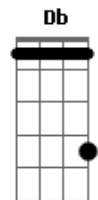

© ukulele-chords.com