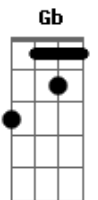

© ukulele-chords.com