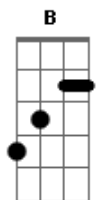

© ukulele-chords.com