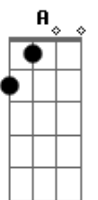

© ukulele-chords.com