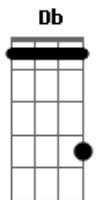

© ukulele-chords.com