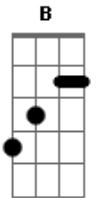

© ukulele-chords.com