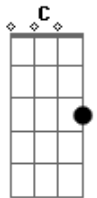

© ukulele-chords.com