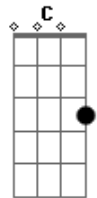

© ukulele-chords.com