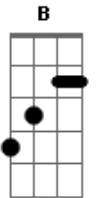

© ukulele-chords.com