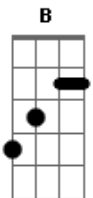

© ukulele-chords.com