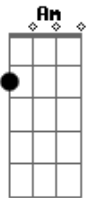

© ukulele-chords.com