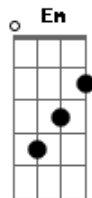

© ukulele-chords.com