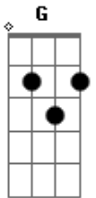

© ukulele-chords.com