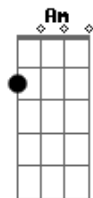

© ukulele-chords.com