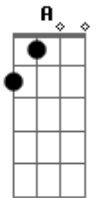

Marilyn Manson - The last day on earth (live - acoustic)

Tom: G

Intro:

Solo

B Am G Em (3x) A C B
yesterday was a million years ago
in all my past lives i played an asshole
now i found you, it's almost too late
and this earth seems obliterating
we are trembling in our crutches
high and dead our skin is glass
i'm so empty here without you
i crack my xerox hands...
B G Em B
i know it's the last day on earth
we'll be together while the planet dies
B G Em A
i know it's the last day on earth
we'll never say goodbye
(Solo) G C G Am G
the dogs slaughter each other softly
Am G A
love burns its casualties

Am G C G
we are damage provider modules
Am G A
spill the seeds at our children's feet
Am G C G
i'm so empty here without you
Am G A
i know they want me dead...
B G Em B
i know it's the last day on earth
we'll be together while the planet dies
B G Em A
i know it's the last day on earth
we'll never say goodbye
Am G C G Am G A (Solo) (2x)
B G Em B
i know it's the last day on earth
we'll be together while the planet dies
B G Em A
i know it's the last day on earth
we'll never say goodbye
B G Em B
i know it's the last day on earth
we'll be together while the planet dies
B G Em A
i know it's the last day on earth
we'll never say goodbye
A C B
we'll never say goodbye
A C B
we'll never say goodbye
A C B
we'll never say goodbye

Acordes

© ukulele-chords.com