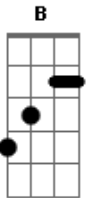

© ukulele-chords.com