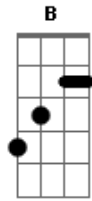

© ukulele-chords.com