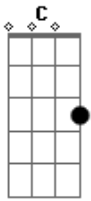

Marilyn Manson - Target Audience

Tom: C

Dropped D tuning

Verse 1 (Guitar 1 with effect pedal)

Dm

Am

("Am I sorry your sky went black...")

Verse 2 (Guitar 1, clean)

Am

Am

Chorus A (Guitar 1)

("And I see all the young believers...")

Chorus B (Guitar 2)

Bridge

("Valley of Death we are free...")

Chorus C (Guitar 3)

Chorus D (Guitar 2 or 3)

Outro (played once)

Verse 1

Verse 2

Verse 1

Chorus A

Verse 1

Verse 2

Verse 1

Chorus A

Chorus A, B

Bridge

Chorus C

Chorus A, C, D

Chorus A, B, C

Outro

Acordes

© ukulele-chords.com