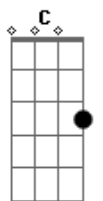

© ukulele-chords.com