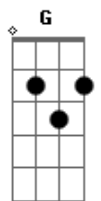

Marilyn Manson - Running To The Edge Of The World

Tom: Ab
Intro: 2X (G D Em7)

G
Remember when i took you
up to the top of the hill?
We had our knives drawn.
They were as sharp
as we were in love.
G
If god crossed us
we'd take all his drugs,
D
burn his money
and his house down,
Em7
and wait for the fire to spread.

G D Em7 (repete 2X)
We don't see death, we see destruction
(2X)

G D Em7 Am7 Em7
See a new beginning rise behind the sun
We can't never catch up to them as fast as we run

Acordes

© ukulele-chords.com

© ukulele-chords.com