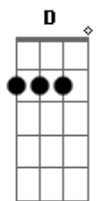

Marilyn Manson - Running To The Edge Of The World

Tom: **Ab**
Intro: 2X (**G D Em7**)

G
Remember when i took you
up to the top of the hill?
D
We had our knives drawn.
They were as sharp
Em7
as we were in love.
G
If god crossed us
we'd take all his drugs,
D
burn his money
and his house down,
Em7
and wait for the fire to spread.

(pré-refrão)

Am7 **Em7**
Sometimes hate is not enough
Am7 **Em7**
to turn this all to ashes.
Am7
Together as one
Em7
against all others
break
C
all of their wings to
D
make sure it crashes

(refrão)

G
We're running to the
D
edge of the world
Am7 **Em7**
Running, running away
G **D**
We're running to the edge of the world
Am7 **Em7**
I don't know if the world will end today

(verso 2)

G

I had no choice,
D
I erased the debt of our family,
Em7
let you say goodbye
with lips like dynamite.
G
And everyone
turned their backs
because they knew
D
when we held on tight
to each other,
Em7
we were something fatal,
that fell into the wrong hands.
(pré-refrão)

Am7 **Em7**
Sometimes hate is not enough
Am7 **Em7**
to turn this all to ashes.
Am7
Together as one
Em7
against all others
break

C
all of their wings to
D
make sure it crashes
(refrão)

G
We're running to the
D
edge of the world
Am7 **Am7**
Running, running away
G **D**
We're running to the edge of the world
Am7 **Em7**
I don't know if the world will end today

G **D** **Em7** **Am7** **Em7** (repete 2X)
We don't see death, we see destruction
(2X)

G **D** **Em7** **Am7** **Em7**
See a new beginning rise behind the sun
We can't never catch up to them as fast as we run

Acordes

© ukulele-chords.com