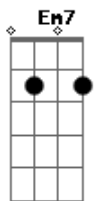

© ukulele-chords.com