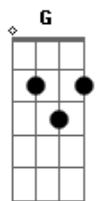

© ukulele-chords.com