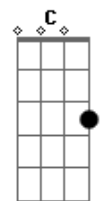

© ukulele-chords.com