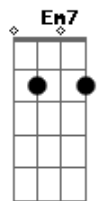

© ukulele-chords.com