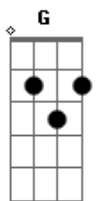

© ukulele-chords.com