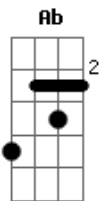

© ukulele-chords.com