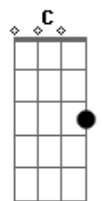

© ukulele-chords.com