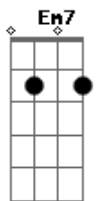

© ukulele-chords.com