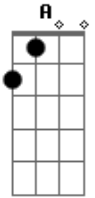

Marilyn Manson - I Want To Disappear

Album: Mechanical Animals
Tuning: Standard
Tabbed by: Stishiroth
Email:

= bend
~ = let it ring
/ = slide up

Verse;
G|-----
D|-----
A|-----
E|-0-003000-----

Bridge A;
G|-----
D|-----
A|-----
E|-5-----

Bridge B;
G|-----
D|-----
A|-----
E|-2-----/-----

Chorus;
G|-----
D|-----
A|-66666666/9~-7-6---
E|----- x3

G|-----

D|-----
A|-66666666-44444444--6666-44-3~---4444-33-2~-
E|-----

Post-Chorus;
G|-----
D|-----
A|---02-----02---5 ~-
E|-00-----3/7~-----00-----

Ending;
G|----
D|----
A|-66-
E|----

Song Structure:
Verse x4
Bridge A x1
Bridge B x1
Chorus x1
Post-Chorus x2
pause
Verse x3
Bridge A x1
Bridge B x1
Chorus x1
Post-Chorus x2
Bridge A x1
pause
Bridge B x1
Chorus x1
Ending x1
end.

Acordes

© ukulele-chords.com