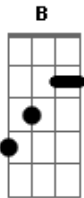

© ukulele-chords.com