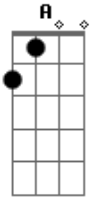

Marilyn Manson - I Want To Disappear

Album: Mechanical Animals
Tuning: Standard
Tabbed by: Stishiroth
Email:

= bend
~ = let it ring
/ = slide up

Verse;
G|-----
D|-----
A|-----
E|-0-003000-----

Bridge A;
G|-----
D|-----
A|-----
E|-5-----

Bridge B;
G|-----
D|-----
A|-----
E|-2-----/-----

Chorus;
G|-----
D|-----
A|-66666666/9~-7-6---
E|----- x3

G|-----

D|-----
A|-66666666-44444444--6666-44-3~-4444-33-2~-
E|-----

Post-Chorus;
G|-----
D|-----
A|---02-----02---5 ~-
E|-00-----3/7~-----00-----

Ending;
G|----
D|----
A|-66-
E|----

Song Structure:
Verse x4
Bridge A x1
Bridge B x1
Chorus x1
Post-Chorus x2
pause
Verse x3
Bridge A x1
Bridge B x1
Chorus x1
Post-Chorus x2
Bridge A x1
pause
Bridge B x1
Chorus x1
Ending x1
end.

Acordes

© ukulele-chords.com