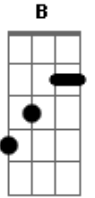

© ukulele-chords.com