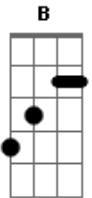

Marilyn Manson - Dried Up Tied And Dead To The World

Tom: **D**
Intro:

Verse 1
("Cake on some more make|-up...")

Riff 1
("Don't you want some of this?")

Verse 2
(continued)

Chorus (each hit 8 times)
("I'll be your lover...")

Bridge (clean)
(continued)

(continued)

Riff 2

Outro **A** (Guitar 1, palm muted)

Intro: Verse 1
Riff 1
Verse 2
Chorus
Riff 1
Verse 1
Chorus
Bridge, Verse 2
Chorus
Chorus, Riff 2
Outro **A**
Outro **A, B**
=====

Marilyn Manson
dried up, tied and dead to the world

riff 1

riff 2

| | - - e | - e | - F - - e | - - - e | - e | - F - - e | - - - e | - e | - F - - e | - - F# - G - - G# -

riff 3 (chorus riff)

riff 3 continuação

riff 5 (1x sem distorção e depois com)

riff 7b (

Acordes

© ukulele-chords.com

© ukulele-chords.com

© ukulele-chords.com