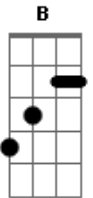

© ukulele-chords.com