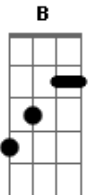

© ukulele-chords.com