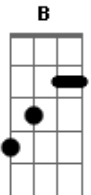

Marilyn Manson - Dried Up Tied And Dead To The World

Tom: **D**
Intro:

Verse 1
("Cake on some more make|-up...")

Riff 1
("Don't you want some of this?")

Verse 2
(continued)

Chorus (each hit 8 times)
("I'll be your lover...")

Bridge (clean)
(continued)

(continued)

Riff 2

Outro **A** (Guitar 1, palm muted)

Intro: Verse 1
Riff 1
Verse 2
Chorus
Riff 1
Verse 1
Chorus
Bridge, Verse 2
Chorus
Chorus, Riff 2
Outro **A**
Outro **A, B**
=====

Marilyn Manson
dried up, tied and dead to the world

riff 1

riff 2

| | - - e | - e | - F - - e | - - - e | - e | - F - - e | - - - e | - e | - F - - e | - - F# - G - - G# -

riff 3 (chorus riff)

riff 3 continuação

riff 5 (1x sem distorção e depois com)

riff 7b (

Acordes

© ukulele-chords.com

© ukulele-chords.com

© ukulele-chords.com