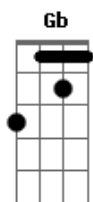

© ukulele-chords.com