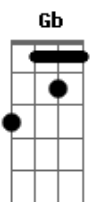

© ukulele-chords.com