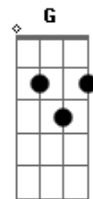

# Marilyn Manson - Don't Chase The Dead

tom:

Intro: <sup>Em</sup>  
Em D C Am7

[Primeira Parte]

<sup>Em</sup> Angels in exile <sup>D C</sup>  
<sup>Am7</sup>  
Here lies the dead  
<sup>Em</sup> An ice cream truck in your <sup>D</sup>  
<sup>C Am7</sup>  
Inferno

[Segunda Parte]

<sup>Em</sup> I got my tickets to Hell <sup>D</sup>  
<sup>C Am7</sup>  
I know you so well  
<sup>Em</sup>  
And I know you wanna be  
<sup>D C Am7</sup>  
There too

[Refrão]

## Acordes

© ukulele-chords.com

© ukulele-chords.com

© ukulele-chords.com

© ukulele-chords.com

© ukulele-chords.com

© ukulele-chords.com

<sup>G</sup> If tonight lasts forever <sup>D</sup>  
<sup>Am</sup>  
It won't matter if there's  
<sup>Em C</sup>  
No? tomorrow  
<sup>G</sup> If tonight lasts forever <sup>D</sup>  
<sup>Am</sup>  
It won't matter if there's  
<sup>Em C</sup>  
No? tomorrow  
<sup>D Em</sup>  
No tomorrow  
( Em )