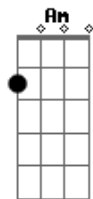

[Segunda Parte]

<sup>Em</sup> I got my tickets to Hell <sup>D</sup>  
<sup>C Am7</sup>  
I know you so well  
<sup>Em</sup>  
And I know you wanna be  
<sup>D C Am7</sup>  
There too

[Refrão]

## Acordes

© ukulele-chords.com

© ukulele-chords.com

© ukulele-chords.com

© ukulele-chords.com

© ukulele-chords.com

© ukulele-chords.com

<sup>G</sup> If tonight lasts forever <sup>D</sup>  
<sup>Am</sup>  
It won't matter if there's  
<sup>Em C</sup>  
No? tomorrow  
<sup>G</sup> If tonight lasts forever <sup>D</sup>  
<sup>Am</sup>  
It won't matter if there's  
<sup>Em C</sup>  
No? tomorrow  
<sup>D Em</sup>  
No tomorrow  
( Em )