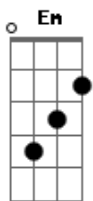

Marilyn Manson - Don't Chase The Dead

tom:

Intro: ^{Em}
Em D C Am7

[Primeira Parte]

^{Em} Angels in exile ^{D C}
^{Am7}
Here lies the dead
^{Em} An ice cream truck in your ^D
^{C Am7}
Inferno

[Pré-Refrão]

^{Em} Don't chase the dead
^{D C Am7}
Or?they'll?end up chasing?you
^{Em}
Don't chase the dead
^{D C Am7}
Or?they'll?end up chasing?you

[Refrão]

^G If tonight lasts forever ^D
^{Am}
It won't matter if there's
^{Em C}
No? tomorrow
^G If tonight lasts forever ^D
^{Am}
It won't matter if there's
^{Em C}
No? tomorrow
^{D Em D C Am7}
No tomorrow
(^{Em D C Am7})

[Segunda Parte]

^{Em} I got my tickets to Hell ^D
^{C Am7}
I know you so well
^{Em}
And I know you wanna be
^{D C Am7}
There too

[Refrão]

Acordes

© ukulele-chords.com