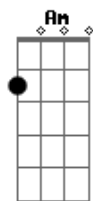

© ukulele-chords.com

^G If tonight lasts forever ^D
^{Am}
It won't matter if there's
^{Em C}
No? tomorrow
^G If tonight lasts forever ^D
^{Am}
It won't matter if there's
^{Em C}
No? tomorrow
^{D Em}
No tomorrow
(^{Em})

[Pré-Refrão]

^{Em} Don't chase the dead
^{Em}
Or they'll end up chasing you
^{Em}
Don't chase the dead
^{Em}
Or they'll end up chasing you
^{Em}
Don't chase the dead
^{Em}
Or they'll end up chasing you

[Refrão]

^G If tonight lasts forever ^D
^{Am}
It won't matter if there's
^{Em C}
No? tomorrow
^G If tonight lasts forever ^D
^{Am}
It won't matter if there's
^{Em C}
No? tomorrow

[Final]

^{Em} Don't chase the dead
^{D C Am7}
Or they'll end up chasing you
^{Em}
Don't chase the dead
^{D C Am7 Em}
Or they'll end up chasing you