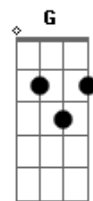

# Marilyn Manson - Don't Chase The Dead

tom:

Intro: <sup>Em</sup>  
Em D C Am7

[Primeira Parte]

<sup>Em</sup> Angels in exile <sup>D C</sup>  
<sup>Am7</sup>  
Here lies the dead  
<sup>Em</sup> An ice cream truck in your <sup>D</sup>  
<sup>C Am7</sup>  
Inferno

[Segunda Parte]

<sup>Em</sup> I got my tickets to Hell <sup>D</sup>  
<sup>C Am7</sup>  
I know you so well  
<sup>Em</sup>  
And I know you wanna be  
<sup>D C Am7</sup>  
There too

[Refrão]

## Acordes

© ukulele-chords.com

© ukulele-chords.com

© ukulele-chords.com

© ukulele-chords.com

© ukulele-chords.com

© ukulele-chords.com

<sup>G</sup> If tonight lasts forever <sup>D</sup>  
<sup>Am</sup>  
It won't matter if there's  
<sup>Em C</sup>  
No? tomorrow  
<sup>G</sup> If tonight lasts forever <sup>D</sup>  
<sup>Am</sup>  
It won't matter if there's  
<sup>Em C</sup>  
No? tomorrow  
<sup>D Em</sup>  
No tomorrow  
( <sup>Em</sup> )