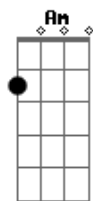

[Segunda Parte]

<sup>Em</sup> I got my tickets to Hell <sup>D</sup>  
<sup>C Am7</sup>  
I know you so well  
<sup>Em</sup>  
And I know you wanna be  
<sup>D C Am7</sup>  
There too

[Refrão]

## Acordes

© ukulele-chords.com

© ukulele-chords.com

© ukulele-chords.com

© ukulele-chords.com

© ukulele-chords.com

© ukulele-chords.com

<sup>G</sup> If tonight lasts forever <sup>D</sup>  
<sup>Am</sup>  
It won't matter if there's  
<sup>Em C</sup>  
No? tomorrow  
<sup>G</sup> If tonight lasts forever <sup>D</sup>  
<sup>Am</sup>  
It won't matter if there's  
<sup>Em C</sup>  
No? tomorrow  
<sup>D Em</sup>  
No tomorrow  
( <sup>Em</sup> )