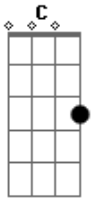

Marilyn Manson - Disposable Teens

Tom: **C**

In Dropped **D** tuning

Riff 1

Riff 2

Riff 2 (cont)

Riff 3 (Guitar 2 during riff 1)

Riff 4 Fill

Riff 1
Riff 2
Riff 1
Riff 2
Riff 1 (w/ Riff 3)
Riff 4
Break
Fill
Riff 1 (w/ Riff 3)

Acordes

© ukulele-chords.com

© ukulele-chords.com