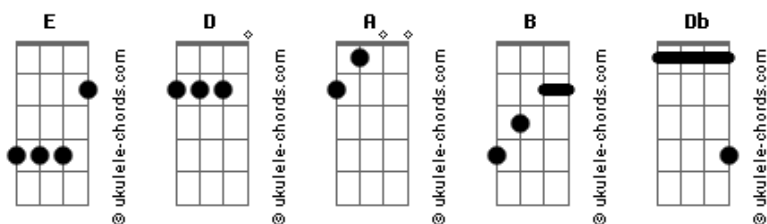

Marilyn Manson - Cruci-Fiction In Space

Tom: E

Album: Holy Wood
As tabbed by Joe Muggah

Tuned down 1/2 step and dropped D

Verse A (Guitar 1, palm muted and repeated a lot)

Chorus A (Guitar 1)

("This is evolution...")

Chorus B (Synthesizer arranged for guitar 2)

Post-Chorus A (Guitar 1)

("We are dead and tomorrow's cancelled...")

Post-Chorus B (Guitar 2)

Bridge

("In our space...")

Verse B (Guitar 2)

Verse A
Chorus A, B

Verse A
Chorus A, B
Post-Chorus A, B

Bridge
Verse A, B

Guitarist: John 5
Album: Holy Wood (In The Shadow Of The Valley Of Death)
Dif.: 6
Tabbed by Twiggy5

NOTE: I know for sure that this song is tuned down cause it's a real fucking heavy

Acordes

ass song but this tab is for a standard tuned 7 string. But if you wanna learn it on a six string, tune it to Wes Borlands tuning (C#,F#,E,B,G#,Db) and play 2 frets down. So if it says 244 on the low B play open Db okay okay.....
Intro: