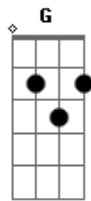

# Marilyn Manson - Coma White

Tom: C

(intro e versos)

(continua)

(verso 1)

There's something cold and blank  
Behind her smile  
She's standing on an overpass  
In a miracle mile  
Cause you were from a perfect world  
A world that threw me away today, today, today  
To run away

G F

won't save her from herself

(solo)

(verso 2)

## Acordes

© ukulele-chords.com

© ukulele-chords.com

© ukulele-chords.com

© ukulele-chords.com

Her mouth was an empty cut  
She was waiting to fall  
Just bleeding like a polaroid  
That lost all her dolls  
Cause you were from a perfect world  
A world that threw me away today, today, today  
To run away