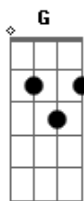

Marilyn Manson - Coma White

Tom: C

(intro e versos)

(continua)

(verso 1)

There's something cold and blank
Behind her smile
She's standing on an overpass
In a miracle mile
Cause you were from a perfect world
A world that threw me away today, today, today
To run away

G F
won't save her from herself

(solo)

(verso 2)

Acordes

© ukulele-chords.com

© ukulele-chords.com

© ukulele-chords.com

© ukulele-chords.com

Her mouth was an empty cut
She was waiting to fall
Just bleeding like a polaroid
That lost all her dolls
Cause you were from a perfect world
A world that threw me away today, today, today
To run away

Am