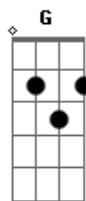

Marilyn Manson - Coma White

Tom: C

(intro e versos)

(continua)

(verso 1)

There's something cold and blank
Behind her smile
She's standing on an overpass
In a miracle mile
Cause you were from a perfect world
A world that threw me away today, today, today
To run away

G F
won't save her from herself

(solo)

(verso 2)

Acordes

© ukulele-chords.com

© ukulele-chords.com

© ukulele-chords.com

© ukulele-chords.com

Her mouth was an empty cut
She was waiting to fall
Just bleeding like a polaroid
That lost all her dolls
Cause you were from a perfect world
A world that threw me away today, today, today
To run away

Am