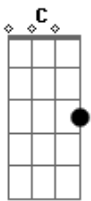

Marilyn Manson - Coma White

Tom: C

(intro e versos)

(continua)

(verso 1)

There's something cold and blank
Behind her smile
She's standing on an overpass
In a miracle mile
Cause you were from a perfect world
A world that threw me away today, today, today
To run away

Am

A pill to make you numb

C

A pill to make you dumb

G F

A pill to make you anybody else

Am C

But all the drugs in this world

G F

won't save her from herself

(solo)

(verso 2)

Acordes

© ukulele-chords.com