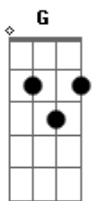

Marilyn Manson - Coma White

Tom: C

(intro e versos)

(continua)

(verso 1)

There's something cold and blank
Behind her smile
She's standing on an overpass
In a miracle mile
Cause you were from a perfect world
A world that threw me away today, today, today
To run away

(solo)

(verso 2)

Acordes

© ukulele-chords.com

© ukulele-chords.com

© ukulele-chords.com

© ukulele-chords.com

Her mouth was an empty cut
She was waiting to fall
Just bleeding like a polaroid
That lost all her dolls
Cause you were from a perfect world
A world that threw me away today, today, today
To run away