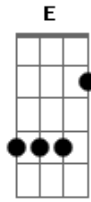

© ukulele-chords.com