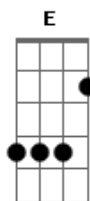

© ukulele-chords.com