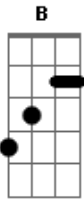

© ukulele-chords.com