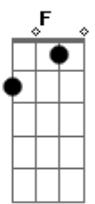

Marillion - Dry Land

Tom: F

F Dm Am7 Bb7 F F Dm Am7 Bb7
F In all the time that I've known you F Dm Am7 Bb7
F You've been so edgy and nervous F Dm Am7 Bb7
F I never wanted to own you
Dm7 G I was aware of the danger
Dm7 G Dm7 Of making a bid for your favours
G You're such a natural stranger
Dm7 G F I made excuses and ran
D You're an island
Bb7 C But I can't leave you all out at sea
D Bb7 C You're so violent with your silence
D You're an island
Bb7 I can't sleep
C Won't you speak to me?
D I'm on dry land
Bb7 C C (NC) Won't you help me please?
F Dm Am7 Bb7
F In all the time that I've known you F Dm Am7 Bb7
F There has been something between us F Dm Am7 Bb7
F I don't think it's my imagination
Dm7 G I felt like I couldn't touch you

Dm7 G Dm7 But I had the feeling you'd love to
G Tell me the truth if you could do
Dm7 G F I made excuses and ran
D You're an island
Bb7 C But I can't leave you all out at sea
D Bb7 C You're so violent with your silence
D You're an island
Bb7 I can't sleep
C Won't you speak to me?
D I'm on dry land
Bb7 C C Won't you help me please?
Dm Bb C C C2 Dm Bb C C C2 Dm Bb
Dm C Bb C Dm C Bb C Dm C Bb C Dm C Bb C
D You're an island
Bb7 C But I can't leave you all out at sea
D Bb7 C You're so violent with your silence
D You're an island
Bb7 I can't sleep
C Won't you speak to me?
D I'm on dry land
Bb7 C C Won't you help me please?
D I'm on dry land
Bb7 C C Won't you help me please?

Acordes

© ukulele-chords.com