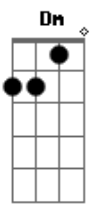

© ukulele-chords.com