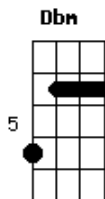

© ukulele-chords.com

© ukulele-chords.com