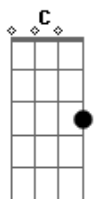

© ukulele-chords.com