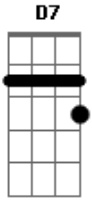

© ukulele-chords.com