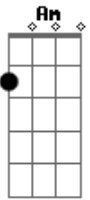

© ukulele-chords.com