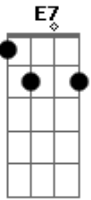

© ukulele-chords.com