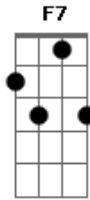

© ukulele-chords.com