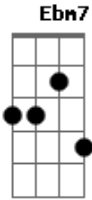

© ukulele-chords.com