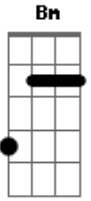

© ukulele-chords.com