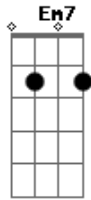

© ukulele-chords.com