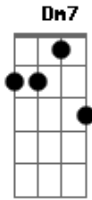

© ukulele-chords.com