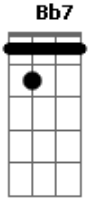

© ukulele-chords.com