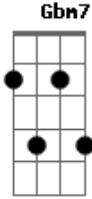

so call me, maybe?

A
It's hard to look right,
E
at you baby,
A
but here's my number,
E
so call me, maybe?

A
And all the other boys,
E
try to cha-ase me,
A
but here's my number,
E

so call me, maybe?

A
Before you came into my life
E
I missed you so bad
A
I missed you so bad
E
I missed you so, so bad

A
Before you came into my life
E
I missed you so bad
A
And you should know that
E
So call me, maybe?

Acordes

© ukulele-chords.com

© ukulele-chords.com

© ukulele-chords.com

© ukulele-chords.com

© ukulele-chords.com