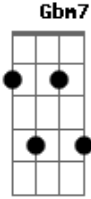

© ukulele-chords.com