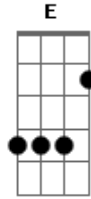

© ukulele-chords.com