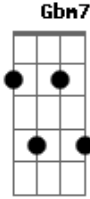

© ukulele-chords.com