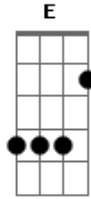

© ukulele-chords.com