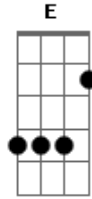

© ukulele-chords.com