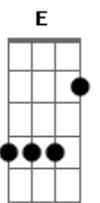

© ukulele-chords.com