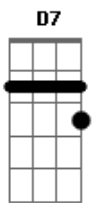

© ukulele-chords.com