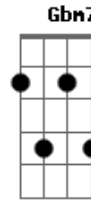

© ukulele-chords.com

© ukulele-chords.com