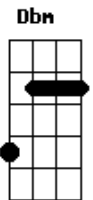

© ukulele-chords.com