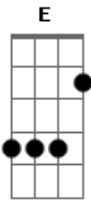

© ukulele-chords.com