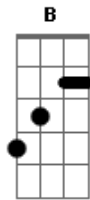

Mariah Carey - I'm That Chick

Tom: E
Intro: .: Dbm B Gbm7 A
Dbm B Gbm7 A Am

Dbm B
Take this seriously like Pac, all eyes on me
Gbm7
That's right you are intrigued
A
I'm that chick you like
Dbm B
You know this what it be I'm like the lottery
Gbm7
Hot Bentley with the keys
A Am
Take me for a ride

Dbm B Gbm7
Light in the sky let's fly high
A Dbm B Gbm7
Boy I got you caught up inside of my haze
A Am
And you're gonna be gone for days

Dbm
I'm like that ooo weee
B
You're fiendin to blaze up and taste me
Gbm7 A
Got flavor like ice cream 'cause I'm that chick you like
Dbm
And you know you need this, man
B
And you know I got this, man
Gbm7
Gonna be your everything
A Am Dbm B Gbm7
I'm that chick you like (la da da ooh we-ee)
A Dbm B Gbm7
I'm that chick you like (la da da ooh we-ee)
A Am Dbm
I'm that chick you like
Dbm B Gbm7
Boy, just relax and unwind
A Dbm B
Pull me in and breathe, once you do
Gbm7 A
There ain't no rules, it's up to you
Am
(Ain't no rules, it's time)
Dbm B
Just keep on kissin' me, hold on
Gbm7
And baby we could party all night
A
Through the night, all right

Dbm B
I do's it naturally hypnotize like Biggie
Gbm7
But you ain't havin' dreams
A
I'm that chick you like
Dbm B
Nah you ain't seeing things or hallucinating
Gbm7 A Am
I brings that levity take me for a ride

Dbm B Gbm7
Light in the sky let's fly high