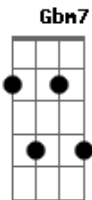

© ukulele-chords.com