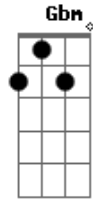

© ukulele-chords.com

Bm D A Gb Bm D
A Gb Hacia la colina, o el desvío,

Bm D G Gb
Como las nubes de nuestro encuentro, en cualquier parte o en
Medellín
Bm D G Gb
Como las nubes de nuestro encuentro, en cualquier parte o en
Medellín
Bm D G Gb
Como las nubes
Bm D G Gb
Como las nubes

[Final] Bm E G Gb