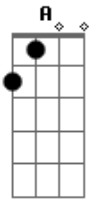

Préndeme fuego
 Bm E G Gb
 Hasta que mi tono tienda a un gris

(Gbm D Gbm D)

Acordes

© ukulele-chords.com

© ukulele-chords.com

© ukulele-chords.com

© ukulele-chords.com

© ukulele-chords.com