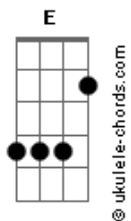

Marden - Shelter In The Storm

tom:

Intro: A E Bm D

[Primeira Parte]

A E
Life's a raging sea
Bm D
Waves of uncertainty
A E
Caught in the tempest
Bm D
In the dark, can't you see?

[Pré-Refrão]

G D
In the chaos, we drown
G D
Lost in a world upside down
G D
But in your arms, I've found
A
A refuge, a solid ground

[Refrão]

A E
We're not okay, come closer
Bm D
Let the world outside just falter
A E
In your arms, I find my shelter
Bm D
In the storm, our hearts alter

[Solo] A E Bm D

[Segunda Parte]

A E
Thunder echoes through
Bm D
But your love is loud and true
A E
Lightning in your eyes
Bm D
Guides me through the darkest skies

Acordes

[Pré-Refrão]

G D
In the chaos, we drown
G D
Lost in a world upside down
G D
But in your arms, I've found
A
A refuge, a solid ground

[Refrão]

A E
We're not okay, come closer
Bm D
Let the world outside just falter
A E
In your arms, I find my shelter
Bm D
In the storm, our hearts alter