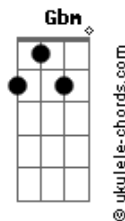

Marden - Shelter In The Storm

tom:

Intro: A E Bm D

[Primeira Parte]

A E
Life's a raging sea
Bm D
Waves of uncertainty
A E
Caught in the tempest
Bm D
In the dark, can't you see?

[Pré-Refrão]

G D
In the chaos, we drown
G D
Lost in a world upside down
G D
But in your arms, I've found
A
A refuge, a solid ground

[Refrão]

A E
We're not okay, come closer
Bm D
Let the world outside just falter
A E
In your arms, I find my shelter
Bm D
In the storm, our hearts alter

[Solo] A E Bm D

[Segunda Parte]

A E
Thunder echoes through
Bm D
But your love is loud and true
A E
Lightning in your eyes
Bm D
Guides me through the darkest skies

Acordes

[Pré-Refrão]

G D
In the chaos, we drown
G D
Lost in a world upside down
G D
But in your arms, I've found
A
A refuge, a solid ground

[Refrão]

A E
We're not okay, come closer
Bm D
Let the world outside just falter
A E
In your arms, I find my shelter
Bm D
In the storm, our hearts alter

[Solo] A E Bm D

[Ponte]

Gbm D
Raindrops on the window
A E
Whispers of a love crescendo
Gbm D
Together, we find the tempo
A E
In your arms, it's mellow

[Refrão]

A E
We're not okay, come closer
Bm D
Let the world outside just falter
A E
In your arms, I find my shelter
Bm D
In the storm, our hearts alter

[Final] A E Bm D