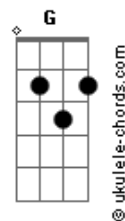

Marden - Shelter In The Storm

tom:

Intro: A E Bm D

[Primeira Parte]

A E
Life's a raging sea
Bm D
Waves of uncertainty
A E
Caught in the tempest
Bm D
In the dark, can't you see?

[Pré-Refrão]

G D
In the chaos, we drown
G D
Lost in a world upside down
G D
But in your arms, I've found
A
A refuge, a solid ground

[Refrão]

A E
We're not okay, come closer
Bm D
Let the world outside just falter
A E
In your arms, I find my shelter
Bm D
In the storm, our hearts alter

[Solo] A E Bm D

[Segunda Parte]

A E
Thunder echoes through
Bm D
But your love is loud and true
A E
Lightning in your eyes
Bm D
Guides me through the darkest skies

Acordes

[Pré-Refrão]

G D
In the chaos, we drown
G D
Lost in a world upside down
G D
But in your arms, I've found
A
A refuge, a solid ground

[Refrão]

A E
We're not okay, come closer
Bm D
Let the world outside just falter
A E
In your arms, I find my shelter
Bm D
In the storm, our hearts alter