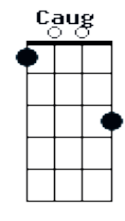

Marden - Shelter In The Storm

tom:

Intro: A E Bm D

[Primeira Parte]

A E
Life's a raging sea
Bm D
Waves of uncertainty
A E
Caught in the tempest
Bm D
In the dark, can't you see?

[Pré-Refrão]

G D
In the chaos, we drown
G D
Lost in a world upside down
G D
But in your arms, I've found
A
A refuge, a solid ground

[Refrão]

A E
We're not okay, come closer
Bm D
Let the world outside just falter
A E
In your arms, I find my shelter
Bm D
In the storm, our hearts alter

[Solo] A E Bm D

[Segunda Parte]

A E
Thunder echoes through
Bm D
But your love is loud and true
A E
Lightning in your eyes
Bm D
Guides me through the darkest skies

Acordes

[Pré-Refrão]

G D
In the chaos, we drown
G D
Lost in a world upside down
G D
But in your arms, I've found
A
A refuge, a solid ground

[Refrão]

A E
We're not okay, come closer
Bm D
Let the world outside just falter
A E
In your arms, I find my shelter
Bm D
In the storm, our hearts alter

[Solo] A E Bm D

[Ponte]

Gbm D
Raindrops on the window
A E
Whispers of a love crescendo
Gbm D
Together, we find the tempo
A E
In your arms, it's mellow

[Refrão]

A E
We're not okay, come closer
Bm D
Let the world outside just falter
A E
In your arms, I find my shelter
Bm D
In the storm, our hearts alter

[Final] A E Bm D