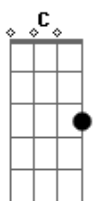

Marcus Mumford - Grace

tom:

Intro: C G C G D
C G C G D

[Primeira Parte]

C G C G C G C G D
Well, how should we proceed?
C G C G C G C G D
Without things getting too heavy
C G C G C G C G D
Even though I'd never tell you everything
C G C G D Bm F
I coulda swear I'd dropped that bomb on you already

(Am Em Am Em D)
(Am Em Bm)

[Refrão]

C G C G C G C G D
Grace is like a river

[Segunda Parte]

C G C G C G C G D
And yeah, see there will come a time
C G C G C G C G D
When it won't feel just like living it over and over
C G C G C G C G D
With the weight of the shadow on your shoulders
C G C G Bm F Am Em
And I hear there's healing just around this corner

[Ponte 1]

Am Em D Am Em
But it's all behind
F Em D

I'm fine, it's alright
F Em Bm
Do I sound like I'm lying

(C G C G D)
(C G C G D)

[Ponte 2]

C G C G D
Just giving it time
C G C G D
Just giving it time
C G
But I'm still trying
C G D Bm F
Still getting used to this place

(Am Em Am Em D)
(Am Em Bm)

[Ponte 3]

Am Em
And I don't know if I'm
Bm
Ever going to get used to this

[Refrão]

C G C G C G C G D
Grace is like a river
C G C G C G C G D
Grace is like a river
C G C G C G C G D
Grace is like a river
C G C G C G C G D
Grace is like a river
[Final] C G C G D C G

Acordes

© ukulele-chords.com