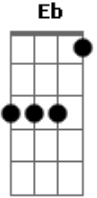

Marco Frisina - Aleluia, Eu Sou o Pão Vivo

tom: Gm

Gm Cm Eb Gm Dm- Dm Bb Dm Gm
 Aleluia, __aleluia A--le--lu-ia

Gm Dm Cm Gm Gm7 Eb Dm
 Eu Sou o pão vivo descido do céu; quem come deste pão viverá

Gm
 Eternamente

Gm Cm Eb Gm Dm- Dm Bb Dm Gm
 Aleluia, __aleluia A--le--lu-ia

Acordes

© ukulele-chords.com

© ukulele-chords.com

© ukulele-chords.com

© ukulele-chords.com

© ukulele-chords.com

© ukulele-chords.com