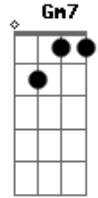

Marco Frisina - Aleluia, Eu Sou o Pão Vivo

tom: Gm

Gm Cm Eb Gm Dm- Dm Bb Dm Gm
 Aleluia, __aleluia A--le--lu-ia

Gm Dm Cm Gm Gm7 Eb Dm
 Eu Sou o pão vivo descido do céu; quem come deste pão viverá

Gm
 Eternamente

Gm Cm Eb Gm Dm- Dm Bb Dm Gm
 Aleluia, __aleluia A--le--lu-ia

Acordes

© ukulele-chords.com

© ukulele-chords.com

© ukulele-chords.com

© ukulele-chords.com

© ukulele-chords.com

© ukulele-chords.com