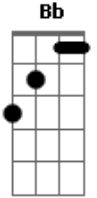

Marco Frisina - Aleluia, Eu Sou o Pão Vivo

tom: Gm

Gm Cm Eb Gm Dm- Dm Bb Dm Gm
 Aleluia, __aleluia A--le--lu-ia

Gm Dm Cm Gm Gm7 Eb Dm
 Eu Sou o pão vivo descido do céu; quem come deste pão viverá

Gm
 Eternamente

Gm Cm Eb Gm Dm- Dm Bb Dm Gm
 Aleluia, __aleluia A--le--lu-ia

Acordes

© ukulele-chords.com

© ukulele-chords.com

© ukulele-chords.com

© ukulele-chords.com

© ukulele-chords.com

© ukulele-chords.com