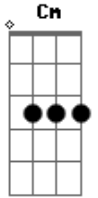

Marco Frisina - Aleluia, Eu Sou o Pão Vivo

tom: Gm

Gm Cm Eb Gm Dm- Dm Bb Dm Gm
 Aleluia, __aleluia A--le--lu-ia

Gm Dm Cm Gm Gm7 Eb Dm
 Eu Sou o pão vivo descido do céu; quem come deste pão viverá

Gm
 Eternamente

Gm Cm Eb Gm Dm- Dm Bb Dm Gm
 Aleluia, __aleluia A--le--lu-ia

Acordes

© ukulele-chords.com

© ukulele-chords.com

© ukulele-chords.com

© ukulele-chords.com

© ukulele-chords.com

© ukulele-chords.com