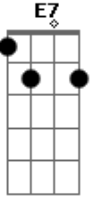

E volto pros braços da minha São Pedro! **Gb7 Bm E7 A**

Acordes

© ukulele-chords.com

© ukulele-chords.com

© ukulele-chords.com

© ukulele-chords.com

© ukulele-chords.com

© ukulele-chords.com