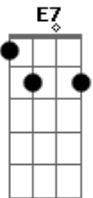

E volto pros braços da minha São Pedro! **Gb7 Bm E7 A**

Acordes

© ukulele-chords.com

© ukulele-chords.com

© ukulele-chords.com

© ukulele-chords.com

© ukulele-chords.com

© ukulele-chords.com